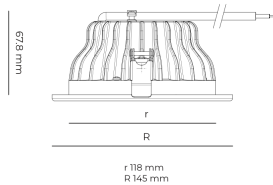

LED 220-240 V IP20
 50-60Hz IP44

CCT
4000 k

CRI
80+

Product technical data

Mains voltage	220 - 240V AC, 50/60Hz
Connection method	Plug-in terminal
Dimming type	DALI
IP rating	44/20
Protection class	II
Ambient temperature	0 to +30 °C
Light source	LED
Colour temperature	4000k
Color rendering index	80
Rated luminous flux	1,575 lm
Connected load	12.60 W
Luminous efficacy	125.0 lm/W

Optical system	Reflector
Optical part material	Hardened glass
Housing material	Die-cast aluminium
Surface finish	Powder coated
Height	75.00 cm
Diameter	145.00 cm
Weight	0.60 kg
Service lifetime (L80 B10)	50 000 h
Warranty	5 years

Dimensions

Light distribution