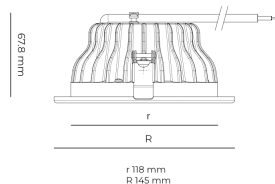

LED 220-240 V 50-60Hz
IP20
IP44

CCT
4000 k

CRI
80+

Product technical data

Mains voltage	220 - 240V AC, 50/60Hz
Connection method	Plug-in terminal
Dimming type	DALI
IP rating	44/20
Protection class	II
Ambient temperature	0 to +30 °C
Light source	LED
Colour temperature	4000k
Color rendering index	80
Rated luminous flux	1,575 lm
Connected load	12.60 W
Luminous efficacy	125.0 lm/W

Optical system	Reflector
Optical part material	Hardened glass
Housing material	Die-cast aluminium
Surface finish	Powder coated
Height	75.00 cm
Diameter	145.00 cm
Weight	0.60 kg
Service lifetime (L80 B10)	50 000 h
Warranty	5 years

Dimensions

Light distribution