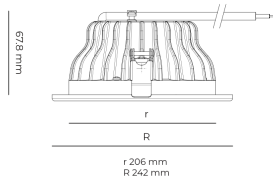

LED 220-240 V IP20
 50-60 Hz IP44

CCT
4000 k

CRI
80+

Product technical data

Mains voltage	220 - 240V AC, 50/60Hz
Connection method	Plug-in terminal
Dimming type	Non-dimmable
IP rating	44/20
Protection class	II
Ambient temperature	0 to +30 °C
Light source	LED
Colour temperature	4000k
Color rendering index	80
Rated luminous flux	1,575 lm
Connected load	12.60 W
Luminous efficacy	125.0 lm/W

Optical system	Reflector
Optical part material	Hardened glass
Housing material	Die-cast aluminium
Surface finish	Powder coated
Height	75.00 cm
Diameter	242.00 cm
Weight	1.00 kg
Service lifetime (L80 B10)	50 000 h
Warranty	5 years

Dimensions

Light distribution