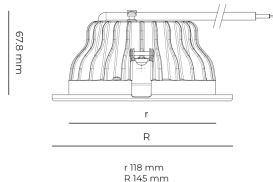

Technical datasheet

PRIME-4-S-840-1-D-WH

Product description

Prime is a recessed LED downlight with aluminum reflector and LED source with 50,000 hours lifetime. Available in 3 sizes and 3 power options, color temperatures 3000K/4000K with CRI 80+. Three light distribution types (Clear, Diffuse, Partly diffuse) with separate LED driver and DALI control option available. Ideal for offices, commercial spaces and residential buildings. 5-year warranty.

LED 220-240 V 50-60Hz IP20 IP44   CCT 4000 k CRI 80+

Product technical data

Mains voltage	220 - 240V AC, 50/60Hz
Connection method	Plug-in terminal
Dimming type	Non-dimmable
IP rating	44/20
Protection class	II
Ambient temperature	0 to +30 °C
Light source	LED
Colour temperature	4000k
Color rendering index	80
Rated luminous flux	1,575 lm
Connected load	12.60 W
Luminous efficacy	125.0 lm/W

Optical system	Reflector
Optical part material	Hardened glass
Housing material	Die-cast aluminium
Surface finish	Powder coated
Height	75.00 cm
Diameter	145.00 cm
Weight	0.60 kg
Service lifetime (L80 B10)	50 000 h
Warranty	5 years

Dimensions

Light distribution