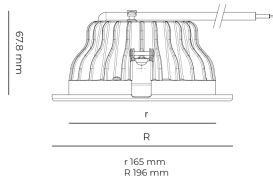

Dimensions