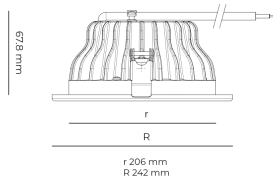

Technical datasheet

PRIME-8-S-830-2-C-WH

Product description

Prime is a recessed LED downlight with aluminum reflector and LED source with 50,000 hours lifetime. Available in 3 sizes and 3 power options, color temperatures 3000K/4000K with CRI 80+. Three light distribution types (Clear, Diffuse, Partly diffuse) with separate LED driver and DALI control option available. Ideal for offices, commercial spaces and residential buildings. 5-year warranty.

LED 220-240 V
50-60 Hz **IP20**
IP44  **CE** CCT
3000 k CRI
80+

Product technical data

Mains voltage	220 - 240V AC, 50/60Hz
Connection method	Plug-in terminal
Dimming type	DALI
IP rating	44/20
Protection class	II
Ambient temperature	0 to +30 °C
Light source	LED
Colour temperature	3000k
Color rendering index	80
Rated luminous flux	1,575 lm
Connected load	12.60 W
Luminous efficacy	125.0 lm/W

Optical system	Reflector
Optical part material	Hardened glass
Housing material	Die-cast aluminium
Surface finish	Powder coated
Height	75.00 cm
Diameter	242.00 cm
Weight	1.00 kg
Service lifetime (L80 B10)	50 000 h
Warranty	5 years

Dimensions

Light distribution