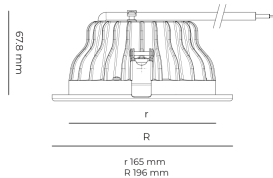

LED 220-240 V IP20
 50-60 Hz IP44

CCT
3000 k

CRI
80+

Product technical data

| | |
|-----------------------|------------------------|
| Mains voltage | 220 - 240V AC, 50/60Hz |
| Connection method | Plug-in terminal |
| Dimming type | Non-dimmable |
| IP rating | 44/20 |
| Protection class | II |
| Ambient temperature | 0 to +30 °C |
| Light source | LED |
| Colour temperature | 3000k |
| Color rendering index | 80 |
| Rated luminous flux | 1,575 lm |
| Connected load | 12.60 W |
| Luminous efficacy | 125.0 lm/W |

| | |
|----------------------------|--------------------|
| Optical system | Reflector |
| Optical part material | Hardened glass |
| Housing material | Die-cast aluminium |
| Surface finish | Powder coated |
| Height | 75.00 cm |
| Diameter | 196.00 cm |
| Weight | 0.80 kg |
| Service lifetime (L80 B10) | 50 000 h |
| Warranty | 5 years |

Dimensions

Light distribution