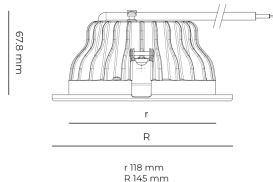

Technical datasheet

PRIME-4-S-830-1-D-WH

Product description

Prime is a recessed LED downlight with aluminum reflector and LED source with 50,000 hours lifetime. Available in 3 sizes and 3 power options, color temperatures 3000K/4000K with CRI 80+. Three light distribution types (Clear, Diffuse, Partly diffuse) with separate LED driver and DALI control option available. Ideal for offices, commercial spaces and residential buildings. 5-year warranty.

LED 220-240 V 50-60Hz IP20 IP44   CCT 3000 k CRI 80+

Product technical data

Mains voltage	220 - 240V AC, 50/60Hz
Connection method	Plug-in terminal
Dimming type	Non-dimmable
IP rating	44/20
Protection class	II
Ambient temperature	0 to +30 °C
Light source	LED
Colour temperature	3000k
Color rendering index	80
Rated luminous flux	1,575 lm
Connected load	12.60 W
Luminous efficacy	125.0 lm/W

Optical system	Reflector
Optical part material	Hardened glass
Housing material	Die-cast aluminium
Surface finish	Powder coated
Height	75.00 cm
Diameter	145.00 cm
Weight	0.60 kg
Service lifetime (L80 B10)	50 000 h
Warranty	5 years

Dimensions

Light distribution