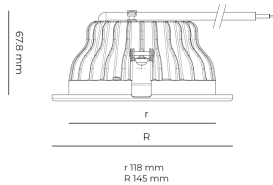

LED 220-240 V IP20
 50-60 Hz IP44

CCT
3000 k

CRI
80+

Product technical data

Mains voltage	220 - 240V AC, 50/60Hz
Connection method	Plug-in terminal
Dimming type	Non-dimmable
IP rating	44/20
Protection class	II
Ambient temperature	0 to +30 °C
Light source	LED
Colour temperature	3000k
Color rendering index	80
Rated luminous flux	1,575 lm
Connected load	12.60 W
Luminous efficacy	125.0 lm/W

Optical system	Reflector
Optical part material	Hardened glass
Housing material	Die-cast aluminium
Surface finish	Powder coated
Height	75.00 cm
Diameter	145.00 cm
Weight	0.60 kg
Service lifetime (L80 B10)	50 000 h
Warranty	5 years

Dimensions

Light distribution