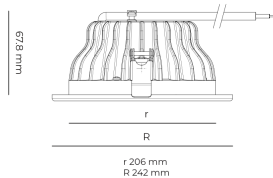

LED

 220-240 V
50-60 Hz

IP20
IP44

CCT
3000 k
CRI
80+

Product technical data

Mains voltage	220 - 240V AC, 50/60Hz
Connection method	Plug-in terminal
Dimming type	Non-dimmable
IP rating	44/20
Protection class	II
Ambient temperature	0 to +30 °C
Light source	LED
Colour temperature	3000k
Color rendering index	80
Rated luminous flux	1,575 lm
Connected load	12.60 W
Luminous efficacy	125.0 lm/W

Optical system	Reflector
Optical part material	Hardened glass
Housing material	Die-cast aluminium
Surface finish	Powder coated
Height	75.00 cm
Diameter	242.00 cm
Weight	1.00 kg
Service lifetime (L80 B10)	50 000 h
Warranty	5 years

Dimensions

Light distribution