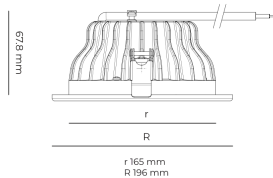

LED

 220-240 V
50-60 Hz

IP20
IP44

CCT
3000 k
CRI
80+

Product technical data

Mains voltage	220 - 240V AC, 50/60Hz
Connection method	Plug-in terminal
Dimming type	Non-dimmable
IP rating	44/20
Protection class	II
Ambient temperature	0 to +30 °C
Light source	LED
Colour temperature	3000k
Color rendering index	80
Rated luminous flux	1,575 lm
Connected load	12.60 W
Luminous efficacy	125.0 lm/W

Optical system	Reflector
Optical part material	Hardened glass
Housing material	Die-cast aluminium
Surface finish	Powder coated
Height	75.00 cm
Diameter	196.00 cm
Weight	0.80 kg
Service lifetime (L80 B10)	50 000 h
Warranty	5 years

Dimensions

Light distribution