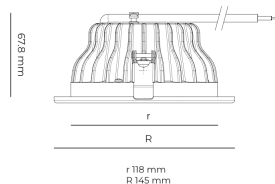

LED

 220-240 V
50-60 Hz

IP20
IP44

CCT
3000 k
CRI
80+

Product technical data

Mains voltage	220 - 240V AC, 50/60Hz
Connection method	Plug-in terminal
Dimming type	Non-dimmable
IP rating	44/20
Protection class	II
Ambient temperature	0 to +30 °C
Light source	LED
Colour temperature	3000k
Color rendering index	80
Rated luminous flux	1,575 lm
Connected load	12.60 W
Luminous efficacy	125.0 lm/W

Optical system	Reflector
Optical part material	Hardened glass
Housing material	Die-cast aluminium
Surface finish	Powder coated
Height	75.00 cm
Diameter	145.00 cm
Weight	0.60 kg
Service lifetime (L80 B10)	50 000 h
Warranty	5 years

Dimensions

Light distribution