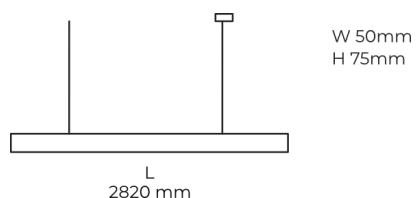

Technical datasheet

LINESUS2820-L-940-2-WH-DI/IND-

Product description

LINE Suspended is a pendant linear LED luminaire with high-quality LED source with 50,000 hours lifetime and PMMA diffuser. Available in 5 sizes (572-2820mm), color temperatures 3000K/4000K with CRI 80+/90+. Direct and indirect lighting options with DALI control available. Wide range of cable colors. Ideal for offices and commercial spaces. 5-year warranty.

LED 220-240 V 50-60 Hz
 IP20
 
 CE
 CCT 4000 k
 CRI 90+

Product technical data

Mains voltage	220 - 240V AC, 50/60Hz
Connection method	Plug-in terminal
Dimming type	DALI
IP rating	20
Protection class	I
Ambient temperature	0 to +25 °C
Light source	LED
Colour temperature	4000k
Color rendering index	90
Rated luminous flux	6,377 lm
Connected load	131.80 W
Luminous efficacy	89.4 lm/W

Ripple	1 %
DALI address	2
Standby power	1.00 W
Inrush current	71 A
Inrush time	180 µs
Optical system	Diffuser
Optical part material	PMMA
Housing material	Aluminium
Surface finish	Powder coated
Width	50.00 cm
Height	70.00 cm
Length	2,820.00 cm
Weight	6.80 kg
Service lifetime (L80 B10)	50 000 h
Warranty	5 years

Dimensions

Light distribution

Available cable colors