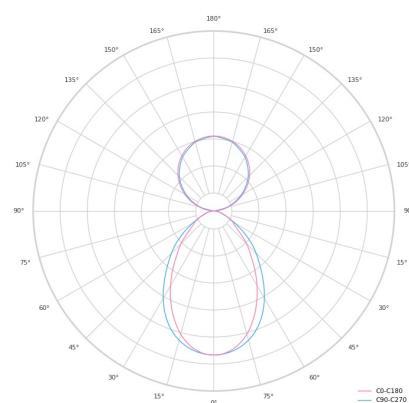

Technical datasheet

LINESUS2820-L-940-2-WH-DI/IND-

Product description

LINE Suspended is a pendant linear LED luminaire with high-quality LED source with 50,000 hours lifetime and PMMA diffuser. Available in 5 sizes (572-2820mm), color temperatures 3000K/4000K with CRI 80+/90+. Direct and indirect lighting options with DALI control available. Wide range of cable colors. Ideal for offices and commercial spaces. 5-year warranty.

LED 220-240 V 50-60 Hz
 IP20
 
 CE
 CCT 4000 k
 CRI 90+

Product technical data

Mains voltage	220 - 240V AC, 50/60Hz
Connection method	Plug-in terminal
Dimming type	DALI
IP rating	20
Protection class	I
Ambient temperature	0 to +25 °C
Light source	LED
Colour temperature	4000k
Color rendering index	90
Rated luminous flux	6,377 lm
Connected load	131.80 W
Luminous efficacy	89.4 lm/W

Ripple	1 %
DALI address	2
Standby power	1.00 W
Inrush current	71 A
Inrush time	180 µs
Optical system	Diffuser
Optical part material	PMMA
Housing material	Aluminium
Surface finish	Powder coated
Width	50.00 cm
Height	70.00 cm
Length	2,820.00 cm
Weight	6.80 kg
Service lifetime (L80 B10)	50 000 h
Warranty	5 years

Dimensions

Light distribution

Available cable colors