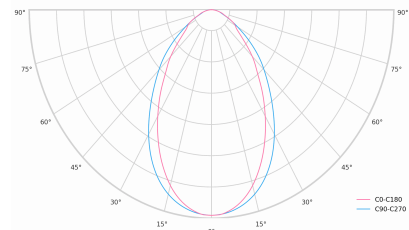

Light distribution