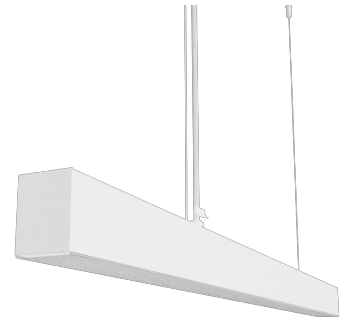

# Technical datasheet

LINESUS2820-L-940-2-WH-DI-

## Product description

LINE Suspended is a pendant linear LED luminaire with high-quality LED source with 50,000 hours lifetime and PMMA diffuser. Available in 5 sizes (572-2820mm), color temperatures 3000K/4000K with CRI 80+/90+. Direct and indirect lighting options with DALI control available. Wide range of cable colors. Ideal for offices and commercial spaces. 5-year warranty.

Ripple	1 %
DALI address	1
Standby power	0.50 W
Inrush current	53 A
Optical system	Diffuser
Optical part material	PMMA
Housing material	Aluminium
Surface finish	Powder coated
Width	50.00 cm
Height	70.00 cm
Length	2,820.00 cm
Weight	6.80 kg
Service lifetime (L80 B10)	50 000 h
Warranty	5 years

## Dimensions