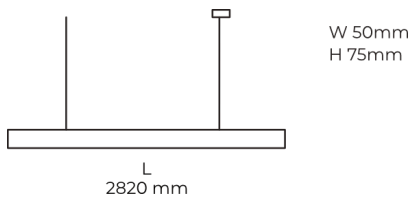

## Product description

LINE Suspended is a pendant linear LED luminaire with high-quality LED source with 50,000 hours lifetime and PMMA diffuser. Available in 5 sizes (572-2820mm), color temperatures 3000K/4000K with CRI 80+/90+. Direct and indirect lighting options with DALI control available. Wide range of cable colors. Ideal for offices and commercial spaces. 5-year warranty.

Ripple	1 %
DALI address	1
Standby power	0.50 W
Inrush current	53 A
Optical system	Diffuser
Optical part material	PMMA
Housing material	Aluminium
Surface finish	Powder coated
Width	50.00 cm
Height	70.00 cm
Length	2,820.00 cm
Weight	6.80 kg
Service lifetime (L80 B10)	50 000 h
Warranty	5 years

## Dimensions