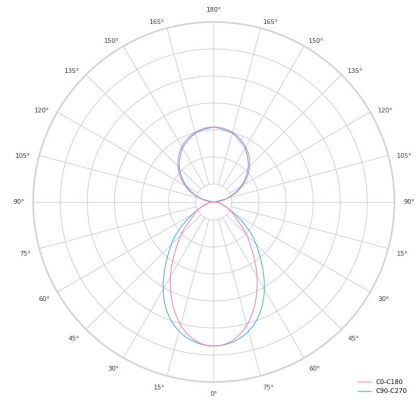

Technical datasheet

LINESUS2820-L-940-2-BL-DI/IND-

Product description

LINE Suspended is a pendant linear LED luminaire with high-quality LED source with 50,000 hours lifetime and PMMA diffuser. Available in 5 sizes (572-2820mm), color temperatures 3000K/4000K with CRI 80+/90+. Direct and indirect lighting options with DALI control available. Wide range of cable colors. Ideal for offices and commercial spaces. 5-year warranty.

LED 220-240 V 50-60Hz IP20   CCT 4000 k CRI 90+

Product technical data

Mains voltage	220 - 240V AC, 50/60Hz	Ripple	1 %
Connection method	Plug-in terminal	DALI address	2
Dimming type	DALI	Standby power	1.00 W
IP rating	20	Inrush current	71 A
Protection class	I	Inrush time	180 µs
Ambient temperature	0 to +25 °C	Optical system	Diffuser
Light source	LED	Optical part material	PMMA
Colour temperature	4000k	Housing material	Aluminium
Color rendering index	90	Surface finish	Powder coated
Rated luminous flux	6,377 lm	Width	50.00 cm
Connected load	131.80 W	Height	70.00 cm
Luminous efficacy	89.4 lm/W	Length	2,820.00 cm
		Weight	6.80 kg
		Service lifetime (L80 B10)	50 000 h
		Warranty	5 years

Dimensions

W 50mm
H 75mm

Light distribution

Available cable colors