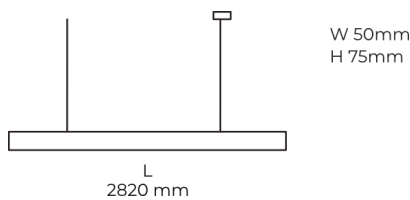

Technical datasheet

LINESUS2820-L-940-2-BL-DI-

Product description

LINE Suspended is a pendant linear LED luminaire with high-quality LED source with 50,000 hours lifetime and PMMA diffuser. Available in 5 sizes (572-2820mm), color temperatures 3000K/4000K with CRI 80+/90+. Direct and indirect lighting options with DALI control available. Wide range of cable colors. Ideal for offices and commercial spaces. 5-year warranty.

LED 220-240 V 50-60Hz **IP20** **CE** **CCT 4000 k** **CRI 90+**

Product technical data

Mains voltage	220 - 240V AC, 50/60Hz
Connection method	Plug-in terminal
Dimming type	DALI
IP rating	20
Protection class	I
Ambient temperature	0 to +25 °C
Light source	LED
Colour temperature	4000k
Color rendering index	90
Rated luminous flux	6,377 lm
Connected load	76.91 W
Luminous efficacy	82.9 lm/W

Ripple	1 %
DALI address	1
Standby power	0.50 W
Inrush current	53 A
Optical system	Diffuser
Optical part material	PMMA
Housing material	Aluminium
Surface finish	Powder coated
Width	50.00 cm
Height	70.00 cm
Length	2,820.00 cm
Weight	6.80 kg
Service lifetime (L80 B10)	50 000 h
Warranty	5 years

Dimensions

Light distribution

Available cable colors