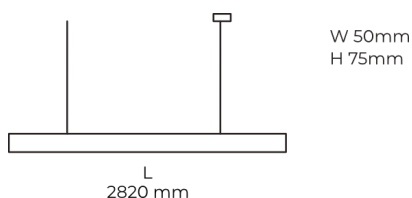

Technical datasheet

LINESUS2820-L-940-1-WH-DI-

Product description

LINE Suspended is a pendant linear LED luminaire with high-quality LED source with 50,000 hours lifetime and PMMA diffuser. Available in 5 sizes (572-2820mm), color temperatures 3000K/4000K with CRI 80+/90+. Direct and indirect lighting options with DALI control available. Wide range of cable colors. Ideal for offices and commercial spaces. 5-year warranty.

LED 220-240 V 50-60 Hz
 IP20

 CE
 CCT 4000 k
 CRI 90+

Product technical data

Mains voltage	220 - 240V AC, 50/60Hz
Connection method	Plug-in terminal
Dimming type	Non-dimmable
IP rating	20
Protection class	I
Ambient temperature	0 to +25 °C
Light source	LED
Colour temperature	4000k
Color rendering index	90
Rated luminous flux	6,377 lm
Connected load	76.77 W
Luminous efficacy	83.1 lm/W

Ripple	2 %
Inrush current	18 A
Inrush time	44 μs
Optical system	Diffuser
Optical part material	PMMA
Housing material	Aluminium
Surface finish	Powder coated
Width	50,00 cm
Height	70,00 cm
Length	2,820.00 cm
Weight	6.80 kg
Service lifetime (L80 B10)	50 000 h
Warranty	5 years

Dimensions

Light distribution

Available cable colors