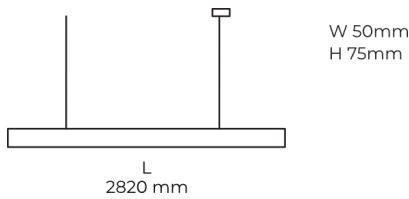

Technical datasheet

LINESUS2820-L-930-2-WH-DI-

Product description

LINE Suspended is a pendant linear LED luminaire with high-quality LED source with 50,000 hours lifetime and PMMA diffuser. Available in 5 sizes (572-2820mm), color temperatures 3000K/4000K with CRI 80+/90+. Direct and indirect lighting options with DALI control available. Wide range of cable colors. Ideal for offices and commercial spaces. 5-year warranty.

LED 220-240 V 50-60Hz **IP20** **CE** **CCT 3000 k** **CRI 90+**

Product technical data

Mains voltage	220 - 240V AC, 50/60Hz
Connection method	Plug-in terminal
Dimming type	DALI
IP rating	20
Protection class	I
Ambient temperature	0 to +25 °C
Light source	LED
Colour temperature	3000k
Color rendering index	90
Rated luminous flux	5,964 lm
Connected load	76.91 W
Luminous efficacy	77.5 lm/W

Ripple	1 %
DALI address	1
Standby power	0.50 W
Inrush current	53 A
Optical system	Diffuser
Optical part material	PMMA
Housing material	Aluminium
Surface finish	Powder coated
Width	50.00 cm
Height	70.00 cm
Length	2,820.00 cm
Weight	6.80 kg
Service lifetime (L80 B10)	50 000 h
Warranty	5 years

Dimensions

Light distribution

Available cable colors