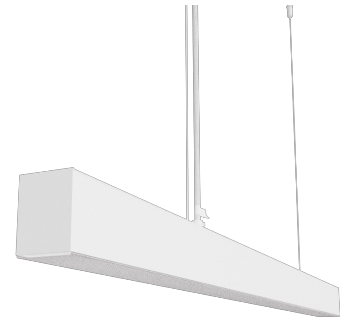

Technical datasheet

LINESUS2820-L-930-1-WH-DI-

Product description

LINE Suspended is a pendant linear LED luminaire with high-quality LED source with 50,000 hours lifetime and PMMA diffuser. Available in 5 sizes (572-2820mm), color temperatures 3000K/4000K with CRI 80+/90+. Direct and indirect lighting options with DALI control available. Wide range of cable colors. Ideal for offices and commercial spaces. 5-year warranty.

LED 220-240 V 50-60Hz **IP20** **CCT 3000 k** **CRI 90+**

Product technical data

Mains voltage	220 - 240V AC, 50/60Hz	Ripple	2 %
Connection method	Plug-in terminal	Inrush current	18 A
Dimming type	Non-dimmable	Inrush time	44 μs
IP rating	20	Optical system	Diffuser
Protection class	I	Optical part material	PMMA
Ambient temperature	0 to +25 °C	Housing material	Aluminium
Light source	LED	Surface finish	Powder coated
Colour temperature	3000k	Width	50.00 cm
Color rendering index	90	Height	70.00 cm
Rated luminous flux	5,964 lm	Length	2,820.00 cm
Connected load	76.77 W	Weight	6.80 kg
Luminous efficacy	77.7 lm/W	Service lifetime (L80 B10)	50 000 h
		Warranty	5 years

Dimensions

Light distribution

Available cable colors