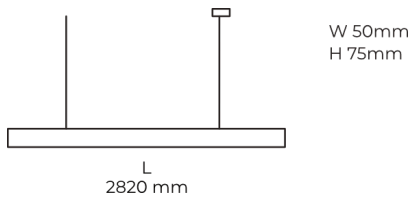

Technical datasheet

LINESUS2820-L-930-1-WH-DI-

Product description

LINE Suspended is a pendant linear LED luminaire with high-quality LED source with 50,000 hours lifetime and PMMA diffuser. Available in 5 sizes (572-2820mm), color temperatures 3000K/4000K with CRI 80+/90+. Direct and indirect lighting options with DALI control available. Wide range of cable colors. Ideal for offices and commercial spaces. 5-year warranty.

LED 220-240 V 50-60Hz **IP20** **CCT 3000 k** **CRI 90+**

Product technical data

Mains voltage	220 - 240V AC, 50/60Hz	Ripple	2 %
Connection method	Plug-in terminal	Inrush current	18 A
Dimming type	Non-dimmable	Inrush time	44 μs
IP rating	20	Optical system	Diffuser
Protection class	I	Optical part material	PMMA
Ambient temperature	0 to +25 °C	Housing material	Aluminium
Light source	LED	Surface finish	Powder coated
Colour temperature	3000k	Width	50.00 cm
Color rendering index	90	Height	70.00 cm
Rated luminous flux	5,964 lm	Length	2,820.00 cm
Connected load	76.77 W	Weight	6.80 kg
Luminous efficacy	77.7 lm/W	Service lifetime (L80 B10)	50 000 h
		Warranty	5 years

Dimensions

Light distribution

Available cable colors