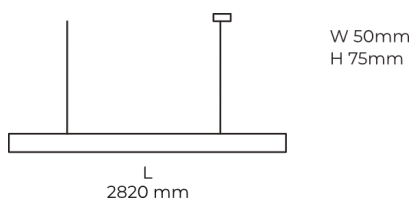

Technical datasheet

LINESUS2820-L-840-2-BL-DI-

Product description

LINE Suspended is a pendant linear LED luminaire with high-quality LED source with 50,000 hours lifetime and PMMA diffuser. Available in 5 sizes (572-2820mm), color temperatures 3000K/4000K with CRI 80+/90+. Direct and indirect lighting options with DALI control available. Wide range of cable colors. Ideal for offices and commercial spaces. 5-year warranty.

LED 220-240 V 50-60 Hz **IP20** **CE** **CCT 4000 k** **CRI 80+**

Product technical data

Mains voltage	220 - 240V AC, 50/60Hz
Connection method	Plug-in terminal
Dimming type	DALI
IP rating	20
Protection class	I
Ambient temperature	0 to +25 °C
Light source	LED
Colour temperature	4000k
Color rendering index	80
Rated luminous flux	7,390 lm
Connected load	75.07 W
Luminous efficacy	98.4 lm/W

Ripple	1 %
DALI address	1
Standby power	0.50 W
Inrush current	53 A
Optical system	Diffuser
Optical part material	PMMA
Housing material	Aluminium
Surface finish	Powder coated
Width	50.00 cm
Height	70.00 cm
Length	2,820.00 cm
Weight	6.80 kg
Service lifetime (L80 B10)	50 000 h
Warranty	5 years

Dimensions

Light distribution

Available cable colors