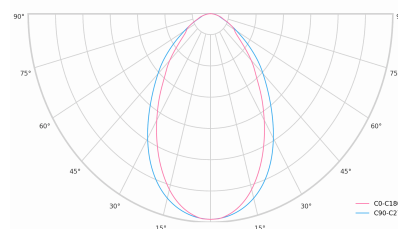

Ripple	1 %
DALI address	1
Standby power	0.50 W
Inrush current	53 A
Optical system	Diffuser
Optical part material	PMMA
Housing material	Aluminium
Surface finish	Powder coated
Width	50.00 cm
Height	70.00 cm
Length	2,820.00 cm
Weight	6.80 kg
Service lifetime (L80 B10)	50 000 h
Warranty	5 years

Dimensions

Light distribution

Available cable colors