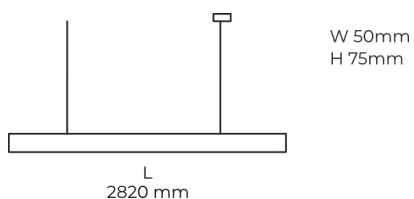

### Product description

LINE Suspended is a pendant linear LED luminaire with high-quality LED source with 50,000 hours lifetime and PMMA diffuser. Available in 5 sizes (572-2820mm), color temperatures 3000K/4000K with CRI 80+/90+. Direct and indirect lighting options with DALI control available. Wide range of cable colors. Ideal for offices and commercial spaces. 5-year warranty.

### Product technical data

Mains voltage	220 - 240V AC, 50/60Hz	Ripple	1 %
Connection method	Plug-in terminal	DALI address	1
Dimming type	DALI	Standby power	0.50 W
IP rating	20	Inrush current	53 A
Protection class	I	Optical system	Diffuser
Ambient temperature	0 to +25 °C	Optical part material	PMMA
Light source	LED	Housing material	Aluminium
Colour temperature	4000k	Surface finish	Powder coated
Color rendering index	80	Width	50.00 cm
Rated luminous flux	7,390 lm	Height	70.00 cm
Connected load	75.07 W	Length	2,820.00 cm
Luminous efficacy	98.4 lm/W	Weight	6.80 kg
		Service lifetime (L80 B10)	50 000 h
		Warranty	5 years

### Dimensions