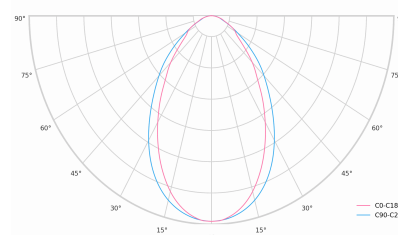

Light distribution