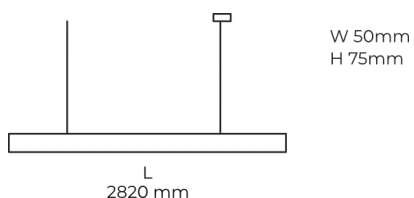

Technical datasheet

LINESUS2820-L-840-1-WH-DI/IND-

Product description

LINE Suspended is a pendant linear LED luminaire with high-quality LED source with 50,000 hours lifetime and PMMA diffuser. Available in 5 sizes (572-2820mm), color temperatures 3000K/4000K with CRI 80+/90+. Direct and indirect lighting options with DALI control available. Wide range of cable colors. Ideal for offices and commercial spaces. 5-year warranty.

LED 220-240V 50-60Hz IP20 CCT 4000 k CRI 80+

Product technical data

Mains voltage	220 - 240V AC, 50/60Hz
Connection method	Plug-in terminal
Dimming type	Non-dimmable
IP rating	20
Protection class	I
Ambient temperature	0 to +25 °C
Light source	LED
Colour temperature	4000k
Color rendering index	80
Rated luminous flux	7,390 lm
Connected load	124.31 W
Luminous efficacy	109.1 lm/W

Ripple	2 %
Inrush current	55 A
Inrush time	188 μs
Optical system	Diffuser
Optical part material	PMMA
Housing material	Aluminium
Surface finish	Powder coated
Width	50.00 cm
Height	70.00 cm
Length	2,820.00 cm
Weight	6.80 kg
Service lifetime (L80 B10)	50 000 h
Warranty	5 years

Dimensions

Light distribution

Available cable colors