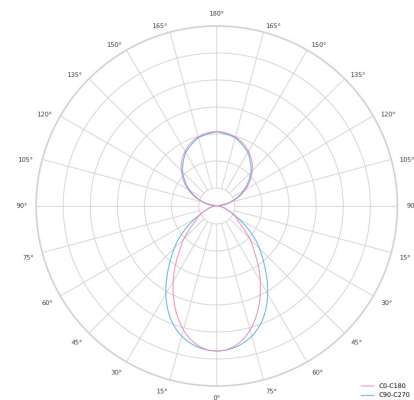

Light distribution