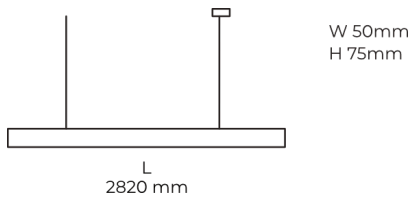

## Product description

LINE Suspended is a pendant linear LED luminaire with high-quality LED source with 50,000 hours lifetime and PMMA diffuser. Available in 5 sizes (572-2820mm), color temperatures 3000K/4000K with CRI 80+/90+. Direct and indirect lighting options with DALI control available. Wide range of cable colors. Ideal for offices and commercial spaces. 5-year warranty.

## Product technical data

<b>Mains voltage</b>	220 - 240V AC, 50/60Hz	<b>Ripple</b>	2 %
<b>Connection method</b>	Plug-in terminal	<b>Inrush current</b>	55 A
<b>Dimming type</b>	Non-dimmable	<b>Inrush time</b>	188 μs
<b>IP rating</b>	20	<b>Optical system</b>	Diffuser
<b>Protection class</b>	I	<b>Optical part material</b>	PMMA
<b>Ambient temperature</b>	0 to +25 °C	<b>Housing material</b>	Aluminium
<b>Light source</b>	LED	<b>Surface finish</b>	Powder coated
<b>Colour temperature</b>	4000k	<b>Width</b>	50.00 cm
<b>Color rendering index</b>	80	<b>Height</b>	70.00 cm
<b>Rated luminous flux</b>	7,390 lm	<b>Length</b>	2,820.00 cm
<b>Connected load</b>	124.31 W	<b>Weight</b>	6.80 kg
<b>Luminous efficacy</b>	109.1 lm/W	<b>Service lifetime (L80 B10)</b>	50 000 h
		<b>Warranty</b>	5 years

## Dimensions