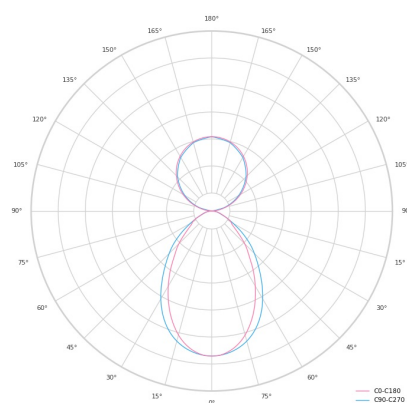

Technical datasheet

LINESUS2820-L-840-1-WH-DI/IND-

Product description

LINE Suspended is a pendant linear LED luminaire with high-quality LED source with 50,000 hours lifetime and PMMA diffuser. Available in 5 sizes (572-2820mm), color temperatures 3000K/4000K with CRI 80+/90+. Direct and indirect lighting options with DALI control available. Wide range of cable colors. Ideal for offices and commercial spaces. 5-year warranty.

LED 220-240V 50-60Hz IP20 CCT 4000 k CRI 80+

Product technical data

Mains voltage	220 - 240V AC, 50/60Hz
Connection method	Plug-in terminal
Dimming type	Non-dimmable
IP rating	20
Protection class	I
Ambient temperature	0 to +25 °C
Light source	LED
Colour temperature	4000k
Color rendering index	80
Rated luminous flux	7,390 lm
Connected load	124.31 W
Luminous efficacy	109.1 lm/W

Ripple	2 %
Inrush current	55 A
Inrush time	188 μs
Optical system	Diffuser
Optical part material	PMMA
Housing material	Aluminium
Surface finish	Powder coated
Width	50.00 cm
Height	70.00 cm
Length	2,820.00 cm
Weight	6.80 kg
Service lifetime (L80 B10)	50 000 h
Warranty	5 years

Dimensions

Light distribution

Available cable colors