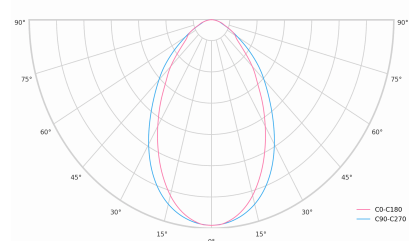

LED 220-240 V IP20 CCT 4000 k CRI 80+

Product technical data

Mains voltage	220 - 240V AC, 50/60Hz	Ripple	2 %
Connection method	Plug-in terminal	Inrush current	18 A
Dimming type	Non-dimmable	Inrush time	44 μs
IP rating	20	Optical system	Diffuser
Protection class	I	Optical part material	PMMA
Ambient temperature	0 to +25 °C	Housing material	Aluminium
Light source	LED	Surface finish	Powder coated
Colour temperature	4000k	Width	50.00 cm
Color rendering index	80	Height	70.00 cm
Rated luminous flux	7,390 lm	Length	2,820.00 cm
Connected load	74.87 W	Weight	6.80 kg
Luminous efficacy	98.7 lm/W	Service lifetime (L80 B10)	50 000 h
		Warranty	5 years

Dimensions

Light distribution

Available cable colors