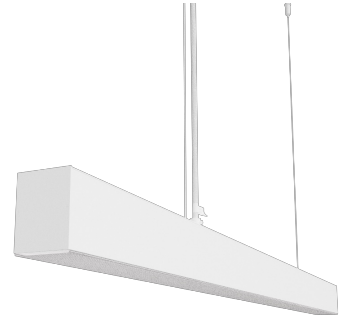

Technical datasheet

LINESUS2820-L-840-1-WH-DI-

Product description

LINE Suspended is a pendant linear LED luminaire with high-quality LED source with 50,000 hours lifetime and PMMA diffuser. Available in 5 sizes (572-2820mm), color temperatures 3000K/4000K with CRI 80+/90+. Direct and indirect lighting options with DALI control available. Wide range of cable colors. Ideal for offices and commercial spaces. 5-year warranty.

LED 220-240 V IP20 CCT 4000 k CRI 80+

Product technical data

Mains voltage	220 - 240V AC, 50/60Hz	Ripple	2 %
Connection method	Plug-in terminal	Inrush current	18 A
Dimming type	Non-dimmable	Inrush time	44 μs
IP rating	20	Optical system	Diffuser
Protection class	I	Optical part material	PMMA
Ambient temperature	0 to +25 °C	Housing material	Aluminium
Light source	LED	Surface finish	Powder coated
Colour temperature	4000k	Width	50.00 cm
Color rendering index	80	Height	70.00 cm
Rated luminous flux	7,390 lm	Length	2,820.00 cm
Connected load	74.87 W	Weight	6.80 kg
Luminous efficacy	98.7 lm/W	Service lifetime (L80 B10)	50 000 h
		Warranty	5 years

Dimensions

Light distribution

Available cable colors