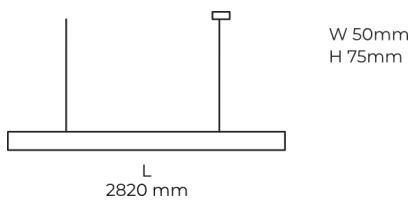

Technical datasheet

LINESUS2820-L-840-1-WH-DI-

Product description

LINE Suspended is a pendant linear LED luminaire with high-quality LED source with 50,000 hours lifetime and PMMA diffuser. Available in 5 sizes (572-2820mm), color temperatures 3000K/4000K with CRI 80+/90+. Direct and indirect lighting options with DALI control available. Wide range of cable colors. Ideal for offices and commercial spaces. 5-year warranty.

LED 220-240 V IP20 CCT 4000 k CRI 80+

Product technical data

Mains voltage	220 - 240V AC, 50/60Hz	Ripple	2 %
Connection method	Plug-in terminal	Inrush current	18 A
Dimming type	Non-dimmable	Inrush time	44 μs
IP rating	20	Optical system	Diffuser
Protection class	I	Optical part material	PMMA
Ambient temperature	0 to +25 °C	Housing material	Aluminium
Light source	LED	Surface finish	Powder coated
Colour temperature	4000k	Width	50.00 cm
Color rendering index	80	Height	70.00 cm
Rated luminous flux	7,390 lm	Length	2,820.00 cm
Connected load	74.87 W	Weight	6.80 kg
Luminous efficacy	98.7 lm/W	Service lifetime (L80 B10)	50 000 h
		Warranty	5 years

Dimensions

Light distribution

Available cable colors