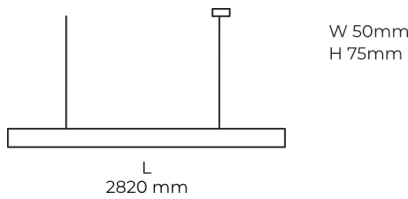

Technical datasheet

LINESUS2820-L-830-2-BL-DI-

Product description

LINE Suspended is a pendant linear LED luminaire with high-quality LED source with 50,000 hours lifetime and PMMA diffuser. Available in 5 sizes (572-2820mm), color temperatures 3000K/4000K with CRI 80+/90+. Direct and indirect lighting options with DALI control available. Wide range of cable colors. Ideal for offices and commercial spaces. 5-year warranty.

LED 220-240 V 50-60Hz **IP20** **CE** **CCT 3000 k** **CRI 80+**

Product technical data

Mains voltage	220 - 240V AC, 50/60Hz
Connection method	Plug-in terminal
Dimming type	DALI
IP rating	20
Protection class	I
Ambient temperature	0 to +25 °C
Light source	LED
Colour temperature	3000k
Color rendering index	80
Rated luminous flux	7,034 lm
Connected load	75.07 W
Luminous efficacy	93.7 lm/W

Ripple	1 %
DALI address	1
Standby power	0.50 W
Inrush current	53 A
Optical system	Diffuser
Optical part material	PMMA
Housing material	Aluminium
Surface finish	Powder coated
Width	50.00 cm
Height	70.00 cm
Length	2,820.00 cm
Weight	6.80 kg
Service lifetime (L80 B10)	50 000 h
Warranty	5 years

Dimensions

Light distribution

Available cable colors