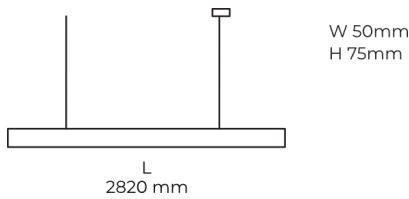

Technical datasheet

LINESUS2820-M-840-2-WH-DI-

Product description

LINE Suspended is a pendant linear LED luminaire with high-quality LED source with 50,000 hours lifetime and PMMA diffuser. Available in 5 sizes (572-2820mm), color temperatures 3000K/4000K with CRI 80+/90+. Direct and indirect lighting options with DALI control available. Wide range of cable colors. Ideal for offices and commercial spaces. 5-year warranty.

LED 220-240 V 50-60 Hz **IP20** **CE** **CCT 4000 k** **CRI 80+**

Product technical data

Mains voltage	220 - 240V AC, 50/60Hz
Connection method	Plug-in terminal
Dimming type	DALI
IP rating	20
Protection class	I
Ambient temperature	0 to +25 °C
Light source	LED
Colour temperature	4000k
Color rendering index	80
Rated luminous flux	5,626 lm
Connected load	55.04 W
Luminous efficacy	102.2 lm/W

Ripple	1 %
DALI address	1
Standby power	0.50 W
Inrush current	53 A
Optical system	Diffuser
Optical part material	PMMA
Housing material	Aluminium
Surface finish	Powder coated
Width	50.00 cm
Height	70.00 cm
Length	2,820.00 cm
Weight	6.80 kg
Service lifetime (L80 B10)	50 000 h
Warranty	5 years

Dimensions

Light distribution

Available cable colors