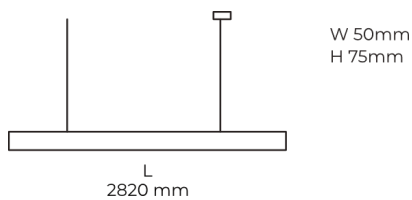

Technical datasheet

LINESUS2820-M-840-2-BL-DI-

Product description

LINE Suspended is a pendant linear LED luminaire with high-quality LED source with 50,000 hours lifetime and PMMA diffuser. Available in 5 sizes (572-2820mm), color temperatures 3000K/4000K with CRI 80+/90+. Direct and indirect lighting options with DALI control available. Wide range of cable colors. Ideal for offices and commercial spaces. 5-year warranty.

LED 220-240 V 50-60Hz **IP20** **CE** **CCT 4000 k** **CRI 80+**

Product technical data

Mains voltage	220 - 240V AC, 50/60Hz
Connection method	Plug-in terminal
Dimming type	DALI
IP rating	20
Protection class	I
Ambient temperature	0 to +25 °C
Light source	LED
Colour temperature	4000k
Color rendering index	80
Rated luminous flux	5,626 lm
Connected load	55.04 W
Luminous efficacy	102.2 lm/W

Ripple	1 %
DALI address	1
Standby power	0.50 W
Inrush current	53 A
Optical system	Diffuser
Optical part material	PMMA
Housing material	Aluminium
Surface finish	Powder coated
Width	50.00 cm
Height	70.00 cm
Length	2,820.00 cm
Weight	6.80 kg
Service lifetime (L80 B10)	50 000 h
Warranty	5 years

Dimensions

Light distribution

Available cable colors