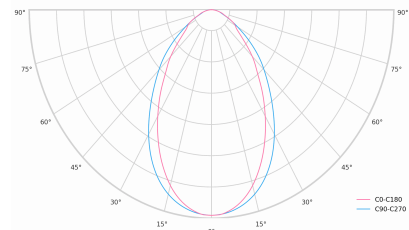

Ripple	1 %
DALI address	1
Standby power	0.50 W
Inrush current	53 A
Optical system	Diffuser
Optical part material	PMMA
Housing material	Aluminium
Surface finish	Powder coated
Width	50.00 cm
Height	70.00 cm
Length	2,820.00 cm
Weight	6.80 kg
Service lifetime (L80 B10)	50 000 h
Warranty	5 years

Dimensions

Light distribution

Available cable colors