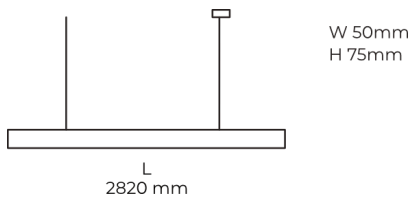

Technical datasheet

LINESUS2820-M-830-2-BL-DI/IND-

Product description

LINE Suspended is a pendant linear LED luminaire with high-quality LED source with 50,000 hours lifetime and PMMA diffuser. Available in 5 sizes (572-2820mm), color temperatures 3000K/4000K with CRI 80+/90+. Direct and indirect lighting options with DALI control available. Wide range of cable colors. Ideal for offices and commercial spaces. 5-year warranty.

LED 220-240 V 50-60 Hz **IP20** **CCT 3000 k** **CRI 80+**

Product technical data

Mains voltage	220 - 240V AC, 50/60Hz
Connection method	Plug-in terminal
Dimming type	DALI
IP rating	20
Protection class	I
Ambient temperature	0 to +25 °C
Light source	LED
Colour temperature	3000k
Color rendering index	80
Rated luminous flux	5,358 lm
Connected load	107.34 W
Luminous efficacy	104.7 lm/W

Ripple	1 %
DALI address	2
Standby power	1.00 W
Inrush current	71 A
Inrush time	180 µs
Optical system	Diffuser
Optical part material	PMMA
Housing material	Aluminium
Surface finish	Powder coated
Width	50.00 cm
Height	70.00 cm
Length	2,820.00 cm
Weight	6.80 kg
Service lifetime (L80 B10)	50 000 h
Warranty	5 years

Dimensions

Light distribution

Available cable colors