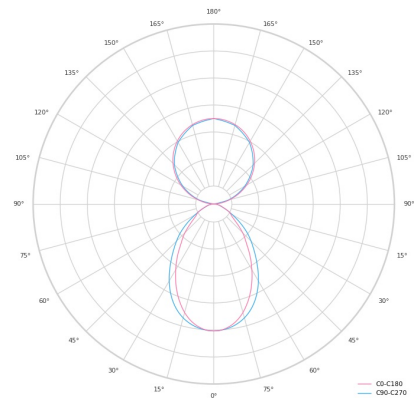

Technical datasheet

LINESUS2820-M-830-2-BL-DI/IND-

Product description

LINE Suspended is a pendant linear LED luminaire with high-quality LED source with 50,000 hours lifetime and PMMA diffuser. Available in 5 sizes (572-2820mm), color temperatures 3000K/4000K with CRI 80+/90+. Direct and indirect lighting options with DALI control available. Wide range of cable colors. Ideal for offices and commercial spaces. 5-year warranty.

Ripple	1 %
DALI address	2
Standby power	1.00 W
Inrush current	71 A
Inrush time	180 µs
Optical system	Diffuser
Optical part material	PMMA
Housing material	Aluminium
Surface finish	Powder coated
Width	50.00 cm
Height	70.00 cm
Length	2,820.00 cm
Weight	6.80 kg
Service lifetime (L80 B10)	50 000 h
Warranty	5 years

Dimensions

Light distribution

Available cable colors