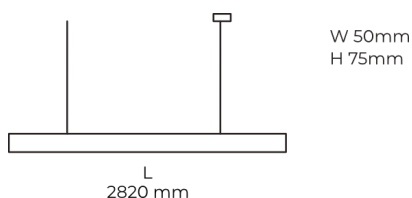

Technical datasheet

LINESUS2820-S-940-1-WH-DI-

Product description

LINE Suspended is a pendant linear LED luminaire with high-quality LED source with 50,000 hours lifetime and PMMA diffuser. Available in 5 sizes (572-2820mm), color temperatures 3000K/4000K with CRI 80+/90+. Direct and indirect lighting options with DALI control available. Wide range of cable colors. Ideal for offices and commercial spaces. 5-year warranty.

LED 220-240V 50-60Hz IP20   CCT 4000 k CRI 90+

Product technical data

Mains voltage	220 - 240V AC, 50/60Hz
Connection method	Plug-in terminal
Dimming type	Non-dimmable
IP rating	20
Protection class	I
Ambient temperature	0 to +25 °C
Light source	LED
Colour temperature	4000k
Color rendering index	90
Rated luminous flux	3,320 lm
Connected load	36.03 W
Luminous efficacy	92.1 lm/W

Ripple	1 %
Inrush current	17 A
Inrush time	162 μs
Optical system	Diffuser
Optical part material	PMMA
Housing material	Aluminium
Surface finish	Powder coated
Width	50,00 cm
Height	70,00 cm
Length	2,820.00 cm
Weight	6.80 kg
Service lifetime (L80 B10)	50 000 h
Warranty	5 years

Dimensions

Light distribution

Available cable colors