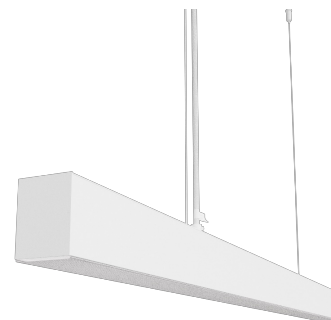

Technical datasheet

LINESUS2258-XL-940-2-WH-DI/IND-

Product description

LINE Suspended is a pendant linear LED luminaire with high-quality LED source with 50,000 hours lifetime and PMMA diffuser. Available in 5 sizes (572-2820mm), color temperatures 3000K/4000K with CRI 80+/90+. Direct and indirect lighting options with DALI control available. Wide range of cable colors. Ideal for offices and commercial spaces. 5-year warranty.

LED 220-240V 50-60Hz **IP20** **CE** **CCT 4000 k** **CRI 90+**

Product technical data

Mains voltage	220 - 240V AC, 50/60Hz
Connection method	Plug-in terminal
Dimming type	DALI
IP rating	20
Protection class	I
Ambient temperature	0 to +25 °C
Light source	LED
Colour temperature	4000k
Color rendering index	90
Rated luminous flux	6,266 lm
Connected load	123.20 W
Luminous efficacy	85.6 lm/W

Ripple	1 %
DALI address	2
Standby power	1.00 W
Inrush current	71 A
Inrush time	180 µs
Optical system	Diffuser
Optical part material	PMMA
Housing material	Aluminium
Surface finish	Powder coated
Width	50.00 cm
Height	70.00 cm
Length	2,258.00 cm
Weight	5.50 kg
Service lifetime (L80 B10)	50 000 h
Warranty	5 years

Dimensions

Light distribution

Available cable colors