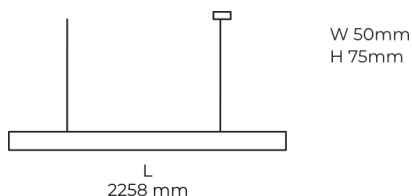

Technical datasheet

LINESUS2258-XL-940-2-WH-DI/IND-

Product description

LINE Suspended is a pendant linear LED luminaire with high-quality LED source with 50,000 hours lifetime and PMMA diffuser. Available in 5 sizes (572-2820mm), color temperatures 3000K/4000K with CRI 80+/90+. Direct and indirect lighting options with DALI control available. Wide range of cable colors. Ideal for offices and commercial spaces. 5-year warranty.

LED 220-240V 50-60Hz **IP20** **CE** **CCT 4000 k** **CRI 90+**

Product technical data

Mains voltage	220 - 240V AC, 50/60Hz
Connection method	Plug-in terminal
Dimming type	DALI
IP rating	20
Protection class	I
Ambient temperature	0 to +25 °C
Light source	LED
Colour temperature	4000k
Color rendering index	90
Rated luminous flux	6,266 lm
Connected load	123.20 W
Luminous efficacy	85.6 lm/W

Ripple	1 %
DALI address	2
Standby power	1.00 W
Inrush current	71 A
Inrush time	180 µs
Optical system	Diffuser
Optical part material	PMMA
Housing material	Aluminium
Surface finish	Powder coated
Width	50.00 cm
Height	70.00 cm
Length	2,258.00 cm
Weight	5.50 kg
Service lifetime (L80 B10)	50 000 h
Warranty	5 years

Dimensions

Light distribution

Available cable colors