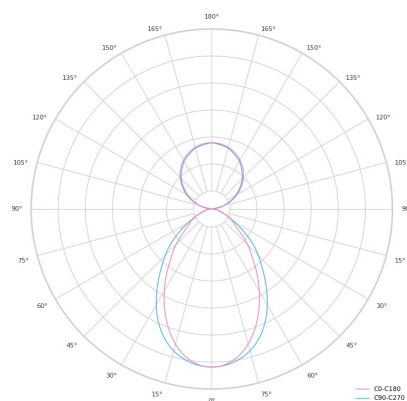

Technical datasheet

LINESUS2258-XL-940-2-WH-DI/IND-

Product description

LINE Suspended is a pendant linear LED luminaire with high-quality LED source with 50,000 hours lifetime and PMMA diffuser. Available in 5 sizes (572-2820mm), color temperatures 3000K/4000K with CRI 80+/90+. Direct and indirect lighting options with DALI control available. Wide range of cable colors. Ideal for offices and commercial spaces. 5-year warranty.

LED 220-240V 50-60Hz **IP20** **CE** **CCT 4000 k** **CRI 90+**

Product technical data

Mains voltage	220 - 240V AC, 50/60Hz
Connection method	Plug-in terminal
Dimming type	DALI
IP rating	20
Protection class	I
Ambient temperature	0 to +25 °C
Light source	LED
Colour temperature	4000k
Color rendering index	90
Rated luminous flux	6,266 lm
Connected load	123.20 W
Luminous efficacy	85.6 lm/W

Ripple	1 %
DALI address	2
Standby power	1.00 W
Inrush current	71 A
Inrush time	180 µs
Optical system	Diffuser
Optical part material	PMMA
Housing material	Aluminium
Surface finish	Powder coated
Width	50.00 cm
Height	70.00 cm
Length	2,258.00 cm
Weight	5.50 kg
Service lifetime (L80 B10)	50 000 h
Warranty	5 years

Dimensions

Light distribution

Available cable colors