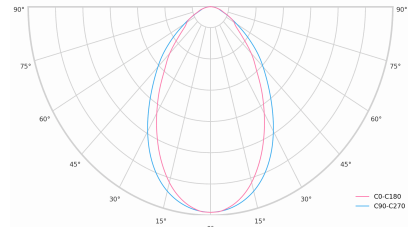

Light distribution