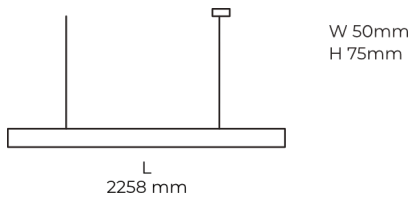

Technical datasheet

LINESUS2258-XL-940-2-WH-DI-

Product description

LINE Suspended is a pendant linear LED luminaire with high-quality LED source with 50,000 hours lifetime and PMMA diffuser. Available in 5 sizes (572-2820mm), color temperatures 3000K/4000K with CRI 80+/90+. Direct and indirect lighting options with DALI control available. Wide range of cable colors. Ideal for offices and commercial spaces. 5-year warranty.

LED 220-240 V 50-60Hz **IP20** **CE** **CCT 4000 k** **CRI 90+**

Product technical data

Mains voltage	220 - 240V AC, 50/60Hz
Connection method	Plug-in terminal
Dimming type	DALI
IP rating	20
Protection class	I
Ambient temperature	0 to +25 °C
Light source	LED
Colour temperature	4000k
Color rendering index	90
Rated luminous flux	6,266 lm
Connected load	79.15 W
Luminous efficacy	79.2lm/W

Ripple	1 %
DALI address	1
Standby power	0.50 W
Inrush current	53 A
Optical system	Diffuser
Optical part material	PMMA
Housing material	Aluminium
Surface finish	Powder coated
Width	50.00 cm
Height	70.00 cm
Length	2,258.00 cm
Weight	5.50 kg
Service lifetime (L80 B10)	50 000 h
Warranty	5 years

Dimensions

Light distribution

Available cable colors