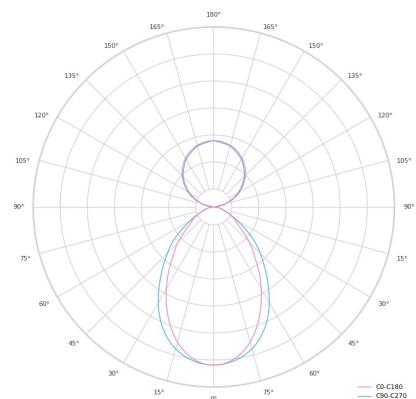

Technical datasheet

LINESUS2258-XL-940-2-BL-DI/IND-

Product description

LINE Suspended is a pendant linear LED luminaire with high-quality LED source with 50,000 hours lifetime and PMMA diffuser. Available in 5 sizes (572-2820mm), color temperatures 3000K/4000K with CRI 80+/90+. Direct and indirect lighting options with DALI control available. Wide range of cable colors. Ideal for offices and commercial spaces. 5-year warranty.

LED 220-240V 50-60Hz **IP20** **CE** **CCT 4000 k** **CRI 90+**

Product technical data

Mains voltage	220 - 240V AC, 50/60Hz
Connection method	Plug-in terminal
Dimming type	DALI
IP rating	20
Protection class	I
Ambient temperature	0 to +25 °C
Light source	LED
Colour temperature	4000k
Color rendering index	90
Rated luminous flux	6,266 lm
Connected load	123.20 W
Luminous efficacy	85.6 lm/W

Ripple	1 %
DALI address	2
Standby power	1.00 W
Inrush current	71 A
Inrush time	180 µs
Optical system	Diffuser
Optical part material	PMMA
Housing material	Aluminium
Surface finish	Powder coated
Width	50.00 cm
Height	70.00 cm
Length	2,258.00 cm
Weight	5.50 kg
Service lifetime (L80 B10)	50 000 h
Warranty	5 years

Dimensions

Light distribution

Available cable colors