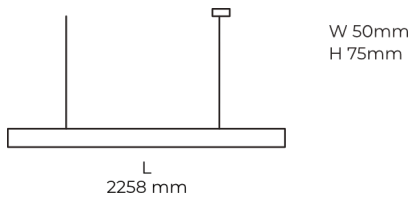

Technical datasheet

LINESUS2258-XL-940-2-BL-DI-

Product description

LINE Suspended is a pendant linear LED luminaire with high-quality LED source with 50,000 hours lifetime and PMMA diffuser. Available in 5 sizes (572-2820mm), color temperatures 3000K/4000K with CRI 80+/90+. Direct and indirect lighting options with DALI control available. Wide range of cable colors. Ideal for offices and commercial spaces. 5-year warranty.

LED 220-240 V 50-60 Hz **IP20** **CE** **CCT 4000 k** **CRI 90+**

Product technical data

Mains voltage	220 - 240V AC, 50/60Hz
Connection method	Plug-in terminal
Dimming type	DALI
IP rating	20
Protection class	I
Ambient temperature	0 to +25 °C
Light source	LED
Colour temperature	4000k
Color rendering index	90
Rated luminous flux	6,266 lm
Connected load	79.15 W
Luminous efficacy	79.2 lm/W

Ripple	1 %
DALI address	1
Standby power	0.50 W
Inrush current	53 A
Optical system	Diffuser
Optical part material	PMMA
Housing material	Aluminium
Surface finish	Powder coated
Width	50.00 cm
Height	70.00 cm
Length	2,258.00 cm
Weight	5.50 kg
Service lifetime (L80 B10)	50 000 h
Warranty	5 years

Dimensions

Light distribution

Available cable colors