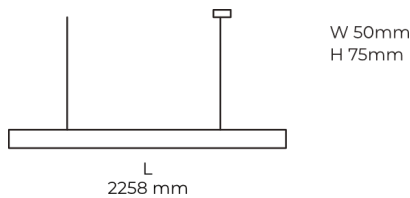

Technical datasheet

LINESUS2258-XL-940-2-BL-DI-

Product description

LINE Suspended is a pendant linear LED luminaire with high-quality LED source with 50,000 hours lifetime and PMMA diffuser. Available in 5 sizes (572-2820mm), color temperatures 3000K/4000K with CRI 80+/90+. Direct and indirect lighting options with DALI control available. Wide range of cable colors. Ideal for offices and commercial spaces. 5-year warranty.

LED 220-240 V 50-60Hz **IP20** **CE** **CCT 4000 k** **CRI 90+**

Product technical data

Mains voltage	220 - 240V AC, 50/60Hz
Connection method	Plug-in terminal
Dimming type	DALI
IP rating	20
Protection class	I
Ambient temperature	0 to +25 °C
Light source	LED
Colour temperature	4000k
Color rendering index	90
Rated luminous flux	6,266 lm
Connected load	79.15 W
Luminous efficacy	79.2 lm/W

Ripple	1 %
DALI address	1
Standby power	0.50 W
Inrush current	53 A
Optical system	Diffuser
Optical part material	PMMA
Housing material	Aluminium
Surface finish	Powder coated
Width	50.00 cm
Height	70.00 cm
Length	2,258.00 cm
Weight	5.50 kg
Service lifetime (L80 B10)	50 000 h
Warranty	5 years

Dimensions

Light distribution

Available cable colors