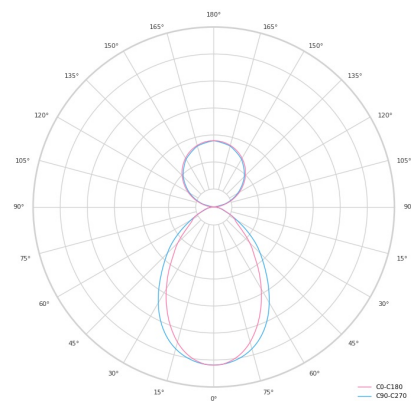

Technical datasheet

LINESUS2258-XL-940-1-WH-DI/IND-

Product description

LINE Suspended is a pendant linear LED luminaire with high-quality LED source with 50,000 hours lifetime and PMMA diffuser. Available in 5 sizes (572-2820mm), color temperatures 3000K/4000K with CRI 80+/90+. Direct and indirect lighting options with DALI control available. Wide range of cable colors. Ideal for offices and commercial spaces. 5-year warranty.

LED 220-240V 50-60Hz **IP20** **CE** **CCT 4000 k** **CRI 90+**

Product technical data

Mains voltage	220 - 240V AC, 50/60Hz
Connection method	Plug-in terminal
Dimming type	Non-dimmable
IP rating	20
Protection class	I
Ambient temperature	0 to +25 °C
Light source	LED
Colour temperature	4000k
Color rendering index	90
Rated luminous flux	6,266 lm
Connected load	120.19 W
Luminous efficacy	87.8 lm/W

Ripple	2 %
Inrush current	35 A
Inrush time	162 μs
Optical system	Diffuser
Optical part material	PMMA
Housing material	Aluminium
Surface finish	Powder coated
Width	50.00 cm
Height	70.00 cm
Length	2,258.00 cm
Weight	5.50 kg
Service lifetime (L80 B10)	50 000 h
Warranty	5 years

Dimensions

Light distribution

Available cable colors