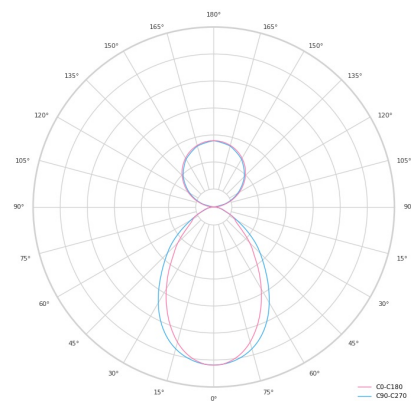

LED 220-240V 50-60Hz
 IP20

 CE
 CCT 4000 k
 CRI 90+

Product technical data

Mains voltage	220 - 240V AC, 50/60Hz
Connection method	Plug-in terminal
Dimming type	Non-dimmable
IP rating	20
Protection class	I
Ambient temperature	0 to +25 °C
Light source	LED
Colour temperature	4000k
Color rendering index	90
Rated luminous flux	6,266 lm
Connected load	120.19 W
Luminous efficacy	87.8 lm/W

Ripple	2 %
Inrush current	35 A
Inrush time	162 μs
Optical system	Diffuser
Optical part material	PMMA
Housing material	Aluminium
Surface finish	Powder coated
Width	50.00 cm
Height	70.00 cm
Length	2,258.00 cm
Weight	5.50 kg
Service lifetime (L80 B10)	50 000 h
Warranty	5 years

Dimensions

Light distribution

Available cable colors