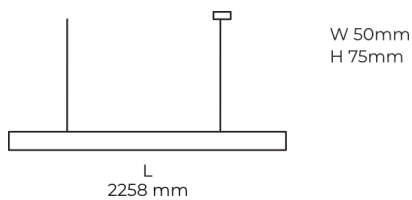

Technical datasheet

LINESUS2258-XL-940-1-BL-DI-

Product description

LINE Suspended is a pendant linear LED luminaire with high-quality LED source with 50,000 hours lifetime and PMMA diffuser. Available in 5 sizes (572-2820mm), color temperatures 3000K/4000K with CRI 80+/90+. Direct and indirect lighting options with DALI control available. Wide range of cable colors. Ideal for offices and commercial spaces. 5-year warranty.

LED 220-240V 50-60Hz **IP20** **CE** **CCT 4000 k** **CRI 90+**

Product technical data

Mains voltage	220 - 240V AC, 50/60Hz
Connection method	Plug-in terminal
Dimming type	Non-dimmable
IP rating	20
Protection class	I
Ambient temperature	0 to +25 °C
Light source	LED
Colour temperature	4000k
Color rendering index	90
Rated luminous flux	6,266 lm
Connected load	79.08 W
Luminous efficacy	79.2 lm/W

Ripple	2 %
Inrush current	18 A
Inrush time	44 μs
Optical system	Diffuser
Optical part material	PMMA
Housing material	Aluminium
Surface finish	Powder coated
Width	50.00 cm
Height	70.00 cm
Length	2,258.00 cm
Weight	5.50 kg
Service lifetime (L80 B10)	50 000 h
Warranty	5 years

Dimensions

Light distribution

Available cable colors