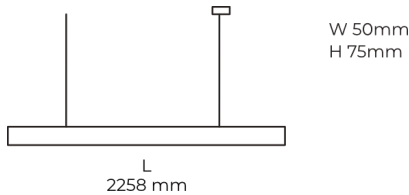

Technical datasheet

LINESUS2258-XL-930-2-WH-DI/IND-

Product description

LINE Suspended is a pendant linear LED luminaire with high-quality LED source with 50,000 hours lifetime and PMMA diffuser. Available in 5 sizes (572-2820mm), color temperatures 3000K/4000K with CRI 80+/90+. Direct and indirect lighting options with DALI control available. Wide range of cable colors. Ideal for offices and commercial spaces. 5-year warranty.

LED 220-240V 50-60Hz **IP20** **CE** **CCT 3000 k** **CRI 90+**

Product technical data

Mains voltage	220 - 240V AC, 50/60Hz
Connection method	Plug-in terminal
Dimming type	DALI
IP rating	20
Protection class	I
Ambient temperature	0 to +25 °C
Light source	LED
Colour temperature	3000k
Color rendering index	90
Rated luminous flux	5,861 lm
Connected load	123.20 W
Luminous efficacy	80.1 lm/W

Ripple	1 %
DALI address	2
Standby power	1.00 W
Inrush current	71 A
Inrush time	180 µs
Optical system	Diffuser
Optical part material	PMMA
Housing material	Aluminium
Surface finish	Powder coated
Width	50.00 cm
Height	70.00 cm
Length	2,258.00 cm
Weight	5.50 kg
Service lifetime (L80 B10)	50 000 h
Warranty	5 years

Dimensions

Light distribution

Available cable colors