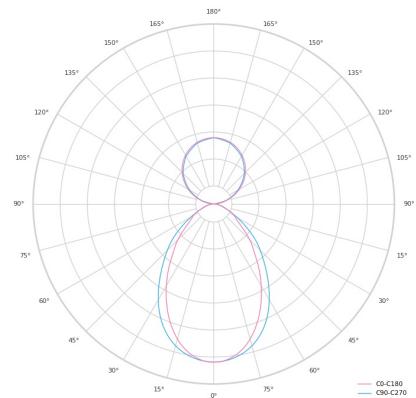

Ripple	1 %
DALI address	2
Standby power	1.00 W
Inrush current	71 A
Inrush time	180 µs
Optical system	Diffuser
Optical part material	PMMA
Housing material	Aluminium
Surface finish	Powder coated
Width	50.00 cm
Height	70.00 cm
Length	2,258.00 cm
Weight	5.50 kg
Service lifetime (L80 B10)	50 000 h
Warranty	5 years

Dimensions

Light distribution

Available cable colors