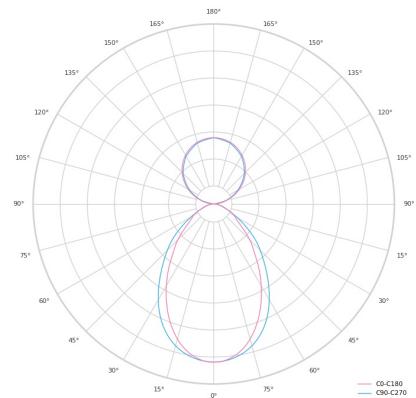

Light distribution