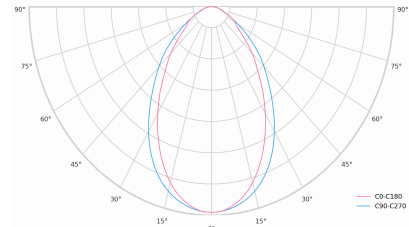

Light distribution