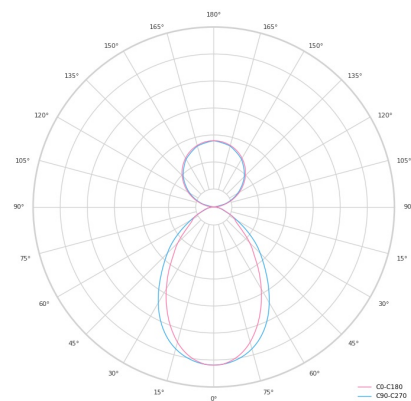

Technical datasheet

LINESUS2258-XL-930-1-WH-DI/IND-

Product description

LINE Suspended is a pendant linear LED luminaire with high-quality LED source with 50,000 hours lifetime and PMMA diffuser. Available in 5 sizes (572-2820mm), color temperatures 3000K/4000K with CRI 80+/90+. Direct and indirect lighting options with DALI control available. Wide range of cable colors. Ideal for offices and commercial spaces. 5-year warranty.

LED 220-240V 50-60Hz **IP20** **CE** **CCT 3000 k** **CRI 90+**

Product technical data

Mains voltage	220 - 240V AC, 50/60Hz
Connection method	Plug-in terminal
Dimming type	Non-dimmable
IP rating	20
Protection class	I
Ambient temperature	0 to +25 °C
Light source	LED
Colour temperature	3000k
Color rendering index	90
Rated luminous flux	5,861 lm
Connected load	120.19 W
Luminous efficacy	82.1 lm/W

Ripple	2 %
Inrush current	35 A
Inrush time	162 μs
Optical system	Diffuser
Optical part material	PMMA
Housing material	Aluminium
Surface finish	Powder coated
Width	50.00 cm
Height	70.00 cm
Length	2,258.00 cm
Weight	5.50 kg
Service lifetime (L80 B10)	50 000 h
Warranty	5 years

Dimensions

Light distribution

Available cable colors