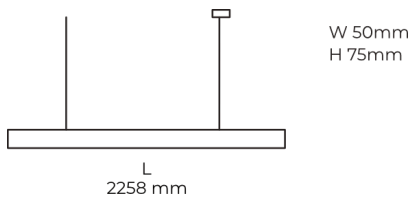

Technical datasheet

LINESUS2258-XL-930-1-BL-DI-

Product description

LINE Suspended is a pendant linear LED luminaire with high-quality LED source with 50,000 hours lifetime and PMMA diffuser. Available in 5 sizes (572-2820mm), color temperatures 3000K/4000K with CRI 80+/90+. Direct and indirect lighting options with DALI control available. Wide range of cable colors. Ideal for offices and commercial spaces. 5-year warranty.

LED 220-240V 50-60Hz **IP20** **CE** **CCT 3000 k** **CRI 90+**

Product technical data

Mains voltage	220 - 240V AC, 50/60Hz
Connection method	Plug-in terminal
Dimming type	Non-dimmable
IP rating	20
Protection class	I
Ambient temperature	0 to +25 °C
Light source	LED
Colour temperature	3000k
Color rendering index	90
Rated luminous flux	5,861 lm
Connected load	79.08 W
Luminous efficacy	74.1 lm/W

Ripple	2 %
Inrush current	18 A
Inrush time	44 μs
Optical system	Diffuser
Optical part material	PMMA
Housing material	Aluminium
Surface finish	Powder coated
Width	50.00 cm
Height	70.00 cm
Length	2,258.00 cm
Weight	5.50 kg
Service lifetime (L80 B10)	50 000 h
Warranty	5 years

Dimensions

Light distribution

Available cable colors