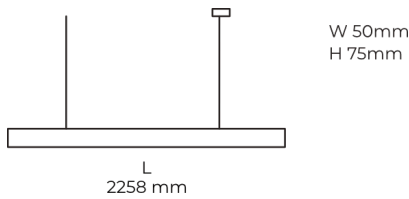

Technical datasheet

LINESUS2258-XL-930-1-BL-DI-

Product description

LINE Suspended is a pendant linear LED luminaire with high-quality LED source with 50,000 hours lifetime and PMMA diffuser. Available in 5 sizes (572-2820mm), color temperatures 3000K/4000K with CRI 80+/90+. Direct and indirect lighting options with DALI control available. Wide range of cable colors. Ideal for offices and commercial spaces. 5-year warranty.

LED 220-240 V 50-60Hz **IP20** **CCT 3000 k** **CRI 90+**

Product technical data

Mains voltage	220 - 240V AC, 50/60Hz	Ripple	2 %
Connection method	Plug-in terminal	Inrush current	18 A
Dimming type	Non-dimmable	Inrush time	44 μs
IP rating	20	Optical system	Diffuser
Protection class	I	Optical part material	PMMA
Ambient temperature	0 to +25 °C	Housing material	Aluminium
Light source	LED	Surface finish	Powder coated
Colour temperature	3000k	Width	50.00 cm
Color rendering index	90	Height	70.00 cm
Rated luminous flux	5,861 lm	Length	2,258.00 cm
Connected load	79.08 W	Weight	5.50 kg
Luminous efficacy	74.1 lm/W	Service lifetime (L80 B10)	50 000 h
		Warranty	5 years

Dimensions

Light distribution

Available cable colors