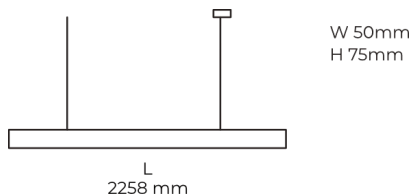

Technical datasheet

LINESUS2258-XL-840-2-WH-DI/IND-

Product description

LINE Suspended is a pendant linear LED luminaire with high-quality LED source with 50,000 hours lifetime and PMMA diffuser. Available in 5 sizes (572-2820mm), color temperatures 3000K/4000K with CRI 80+/90+. Direct and indirect lighting options with DALI control available. Wide range of cable colors. Ideal for offices and commercial spaces. 5-year warranty.

LED 220-240 V 50-60Hz **IP20** **CE** **CCT 4000 k** **CRI 80+**

Product technical data

Mains voltage	220 - 240V AC, 50/60Hz
Connection method	Plug-in terminal
Dimming type	DALI
IP rating	20
Protection class	I
Ambient temperature	0 to +25 °C
Light source	LED
Colour temperature	4000k
Color rendering index	80
Rated luminous flux	7,275 lm
Connected load	117.90 W
Luminous efficacy	103.2 lm/W

Ripple	1 %
DALI address	2
Standby power	1.00 W
Inrush current	71 A
Inrush time	180 µs
Optical system	Diffuser
Optical part material	PMMA
Housing material	Aluminium
Surface finish	Powder coated
Width	50.00 cm
Height	70.00 cm
Length	2,258.00 cm
Weight	5.50 kg
Service lifetime (L80 B10)	50 000 h
Warranty	5 years

Dimensions

Light distribution

Available cable colors