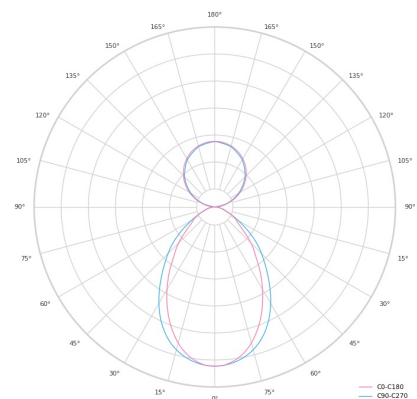

Technical datasheet

LINESUS2258-XL-840-2-WH-DI/IND-

Product description

LINE Suspended is a pendant linear LED luminaire with high-quality LED source with 50,000 hours lifetime and PMMA diffuser. Available in 5 sizes (572-2820mm), color temperatures 3000K/4000K with CRI 80+/90+. Direct and indirect lighting options with DALI control available. Wide range of cable colors. Ideal for offices and commercial spaces. 5-year warranty.

LED 220-240 V 50-60Hz **IP20** **CE** **CCT 4000 k** **CRI 80+**

Product technical data

Mains voltage	220 - 240V AC, 50/60Hz
Connection method	Plug-in terminal
Dimming type	DALI
IP rating	20
Protection class	I
Ambient temperature	0 to +25 °C
Light source	LED
Colour temperature	4000k
Color rendering index	80
Rated luminous flux	7,275 lm
Connected load	117.90 W
Luminous efficacy	103.2 lm/W

Ripple	1 %
DALI address	2
Standby power	1.00 W
Inrush current	71 A
Inrush time	180 µs
Optical system	Diffuser
Optical part material	PMMA
Housing material	Aluminium
Surface finish	Powder coated
Width	50.00 cm
Height	70.00 cm
Length	2,258.00 cm
Weight	5.50 kg
Service lifetime (L80 B10)	50 000 h
Warranty	5 years

Dimensions

Light distribution

Available cable colors