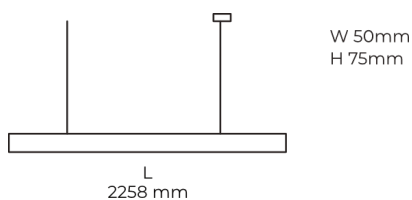

Technical datasheet

LINESUS2258-XL-840-2-WH-DI-

Product description

LINE Suspended is a pendant linear LED luminaire with high-quality LED source with 50,000 hours lifetime and PMMA diffuser. Available in 5 sizes (572-2820mm), color temperatures 3000K/4000K with CRI 80+/90+. Direct and indirect lighting options with DALI control available. Wide range of cable colors. Ideal for offices and commercial spaces. 5-year warranty.

LED 220-240 V 50-60Hz IP20   CCT 4000 k CRI 80+

Product technical data

Mains voltage	220 - 240V AC, 50/60Hz
Connection method	Plug-in terminal
Dimming type	DALI
IP rating	20
Protection class	I
Ambient temperature	0 to +25 °C
Light source	LED
Colour temperature	4000k
Color rendering index	80
Rated luminous flux	7,275 lm
Connected load	75.89 W
Luminous efficacy	95.9 lm/W

Ripple	1 %
DALI address	1
Standby power	0.50 W
Inrush current	53 A
Optical system	Diffuser
Optical part material	PMMA
Housing material	Aluminium
Surface finish	Powder coated
Width	50.00 cm
Height	70.00 cm
Length	2,258.00 cm
Weight	5.50 kg
Service lifetime (L80 B10)	50 000 h
Warranty	5 years

Dimensions

Light distribution

Available cable colors