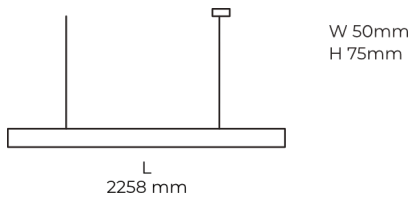

Technical datasheet

LINESUS2258-XL-840-2-WH-DI-

Product description

LINE Suspended is a pendant linear LED luminaire with high-quality LED source with 50,000 hours lifetime and PMMA diffuser. Available in 5 sizes (572-2820mm), color temperatures 3000K/4000K with CRI 80+/90+. Direct and indirect lighting options with DALI control available. Wide range of cable colors. Ideal for offices and commercial spaces. 5-year warranty.

LED 220-240 V 50-60Hz **IP20** **CE** **CCT 4000 k** **CRI 80+**

Product technical data

Mains voltage	220 - 240V AC, 50/60Hz
Connection method	Plug-in terminal
Dimming type	DALI
IP rating	20
Protection class	I
Ambient temperature	0 to +25 °C
Light source	LED
Colour temperature	4000k
Color rendering index	80
Rated luminous flux	7,275 lm
Connected load	75.89 W
Luminous efficacy	95.9 lm/W

Ripple	1 %
DALI address	1
Standby power	0.50 W
Inrush current	53 A
Optical system	Diffuser
Optical part material	PMMA
Housing material	Aluminium
Surface finish	Powder coated
Width	50.00 cm
Height	70.00 cm
Length	2,258.00 cm
Weight	5.50 kg
Service lifetime (L80 B10)	50 000 h
Warranty	5 years

Dimensions

Light distribution

Available cable colors