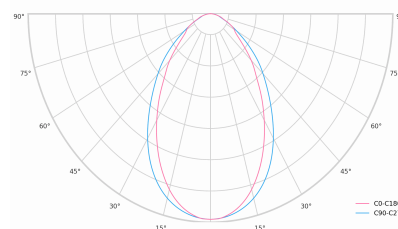

LED 220-240 V 50-60Hz IP20   CCT 4000 k CRI 80+

Product technical data

Mains voltage	220 - 240V AC, 50/60Hz
Connection method	Plug-in terminal
Dimming type	DALI
IP rating	20
Protection class	I
Ambient temperature	0 to +25 °C
Light source	LED
Colour temperature	4000k
Color rendering index	80
Rated luminous flux	7,275 lm
Connected load	75.89 W
Luminous efficacy	95.9 lm/W

Ripple	1 %
DALI address	1
Standby power	0.50 W
Inrush current	53 A
Optical system	Diffuser
Optical part material	PMMA
Housing material	Aluminium
Surface finish	Powder coated
Width	50.00 cm
Height	70.00 cm
Length	2,258.00 cm
Weight	5.50 kg
Service lifetime (L80 B10)	50 000 h
Warranty	5 years

Dimensions

Light distribution

Available cable colors