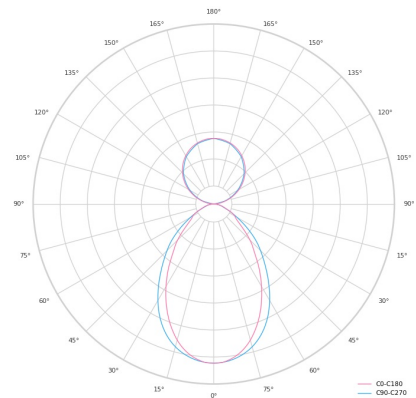

Light distribution