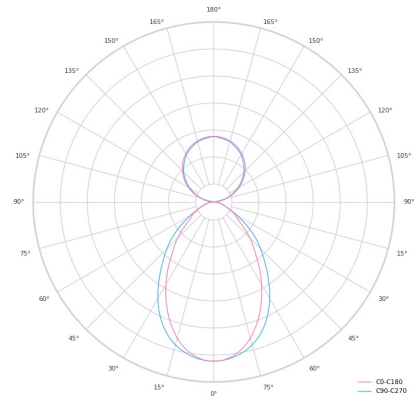

### Product technical data

Mains voltage	220 - 240V AC, 50/60Hz	Ripple	1 %
Connection method	Plug-in terminal	DALI address	2
Dimming type	DALI	Standby power	1.00 W
IP rating	20	Inrush current	71 A
Protection class	I	Inrush time	180 µs
Ambient temperature	0 to +25 °C	Optical system	Diffuser
Light source	LED	Optical part material	PMMA
Colour temperature	4000k	Housing material	Aluminium
Color rendering index	80	Surface finish	Powder coated
Rated luminous flux	7,275 lm	Width	50.00 cm
Connected load	117.90 W	Height	70.00 cm
Luminous efficacy	103.2 lm/W	Length	2,258.00 cm
		Weight	5.50 kg
		Service lifetime (L80 B10)	50 000 h
		Warranty	5 years

**Dimensions**

W 50mm  
H 75mm

**Light distribution**

**Available cable colors**