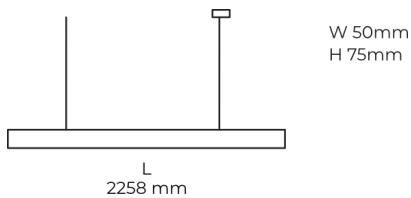

Technical datasheet

LINESUS2258-XL-840-2-BL-DI-

Product description

LINE Suspended is a pendant linear LED luminaire with high-quality LED source with 50,000 hours lifetime and PMMA diffuser. Available in 5 sizes (572-2820mm), color temperatures 3000K/4000K with CRI 80+/90+. Direct and indirect lighting options with DALI control available. Wide range of cable colors. Ideal for offices and commercial spaces. 5-year warranty.

LED 220-240 V 50-60Hz **IP20** **CE** **CCT 4000 k** **CRI 80+**

Product technical data

Mains voltage	220 - 240V AC, 50/60Hz
Connection method	Plug-in terminal
Dimming type	DALI
IP rating	20
Protection class	I
Ambient temperature	0 to +25 °C
Light source	LED
Colour temperature	4000k
Color rendering index	80
Rated luminous flux	7,275 lm
Connected load	75.89 W
Luminous efficacy	95.9 lm/W

Ripple	1 %
DALI address	1
Standby power	0.50 W
Inrush current	53 A
Optical system	Diffuser
Optical part material	PMMA
Housing material	Aluminium
Surface finish	Powder coated
Width	50.00 cm
Height	70.00 cm
Length	2,258.00 cm
Weight	5.50 kg
Service lifetime (L80 B10)	50 000 h
Warranty	5 years

Dimensions

Light distribution

Available cable colors