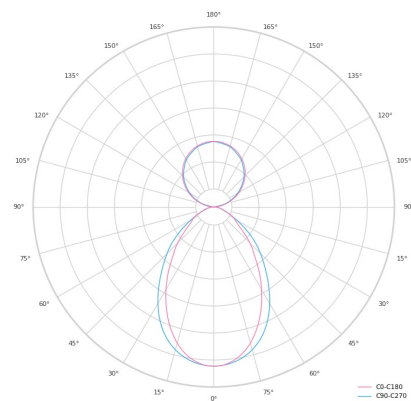

Light distribution