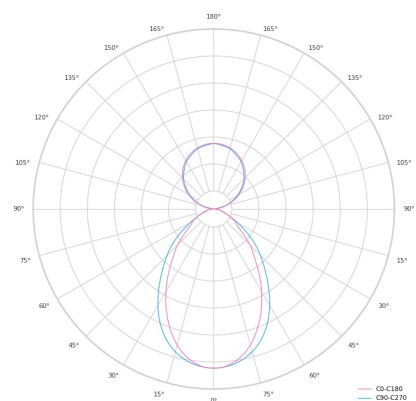

Technical datasheet

LINESUS2258-XL-840-1-BL-DI/IND-

Product description

LINE Suspended is a pendant linear LED luminaire with high-quality LED source with 50,000 hours lifetime and PMMA diffuser. Available in 5 sizes (572-2820mm), color temperatures 3000K/4000K with CRI 80+/90+. Direct and indirect lighting options with DALI control available. Wide range of cable colors. Ideal for offices and commercial spaces. 5-year warranty.

LED 220-240 V 50-60Hz **IP20** **CCT 4000 k** **CRI 80+**

Product technical data

Mains voltage	220 - 240V AC, 50/60Hz	Ripple	2 %
Connection method	Plug-in terminal	Inrush current	35 A
Dimming type	Non-dimmable	Inrush time	162 μs
IP rating	20	Optical system	Diffuser
Protection class	I	Optical part material	PMMA
Ambient temperature	0 to +25 °C	Housing material	Aluminium
Light source	LED	Surface finish	Powder coated
Colour temperature	4000k	Width	50.00 cm
Color rendering index	80	Height	70.00 cm
Rated luminous flux	7,275 lm	Length	2,258.00 cm
Connected load	114.94 W	Weight	5.50 kg
Luminous efficacy	105.8 lm/W	Service lifetime (L80 B10)	50 000 h
		Warranty	5 years

Dimensions

Light distribution

Available cable colors