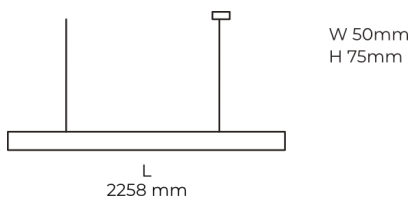

Technical datasheet

LINESUS2258-XL-840-1-BL-DI/IND-

Product description

LINE Suspended is a pendant linear LED luminaire with high-quality LED source with 50,000 hours lifetime and PMMA diffuser. Available in 5 sizes (572-2820mm), color temperatures 3000K/4000K with CRI 80+/90+. Direct and indirect lighting options with DALI control available. Wide range of cable colors. Ideal for offices and commercial spaces. 5-year warranty.

LED 220-240 V 50-60Hz **IP20** **CCT 4000 k** **CRI 80+**

Product technical data

Mains voltage	220 - 240V AC, 50/60Hz	Ripple	2 %
Connection method	Plug-in terminal	Inrush current	35 A
Dimming type	Non-dimmable	Inrush time	162 μs
IP rating	20	Optical system	Diffuser
Protection class	I	Optical part material	PMMA
Ambient temperature	0 to +25 °C	Housing material	Aluminium
Light source	LED	Surface finish	Powder coated
Colour temperature	4000k	Width	50.00 cm
Color rendering index	80	Height	70.00 cm
Rated luminous flux	7,275 lm	Length	2,258.00 cm
Connected load	114.94 W	Weight	5.50 kg
Luminous efficacy	105.8 lm/W	Service lifetime (L80 B10)	50 000 h
		Warranty	5 years

Dimensions

Light distribution

Available cable colors