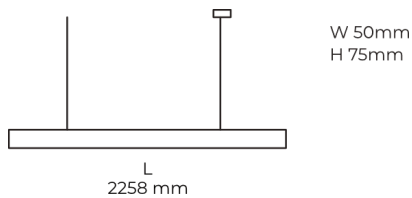

Technical datasheet

LINESUS2258-XL-840-1-BL-DI-

Product description

LINE Suspended is a pendant linear LED luminaire with high-quality LED source with 50,000 hours lifetime and PMMA diffuser. Available in 5 sizes (572-2820mm), color temperatures 3000K/4000K with CRI 80+/90+. Direct and indirect lighting options with DALI control available. Wide range of cable colors. Ideal for offices and commercial spaces. 5-year warranty.

LED 220-240 V 50-60 Hz **IP20** **CE** **CCT 4000 k** **CRI 80+**

Product technical data

Mains voltage	220 - 240V AC, 50/60Hz
Connection method	Plug-in terminal
Dimming type	Non-dimmable
IP rating	20
Protection class	I
Ambient temperature	0 to +25 °C
Light source	LED
Colour temperature	4000k
Color rendering index	80
Rated luminous flux	7,275 lm
Connected load	75.72 W
Luminous efficacy	96.1 lm/W

Ripple	2 %
Inrush current	18 A
Inrush time	44 μs
Optical system	Diffuser
Optical part material	PMMA
Housing material	Aluminium
Surface finish	Powder coated
Width	50,00 cm
Height	70,00 cm
Length	2,258.00 cm
Weight	5.50 kg
Service lifetime (L80 B10)	50 000 h
Warranty	5 years

Dimensions

Light distribution

Available cable colors