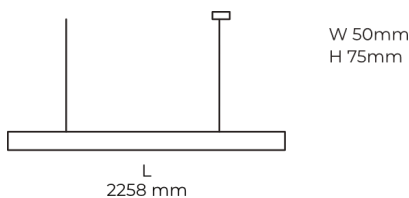

## Product description

LINE Suspended is a pendant linear LED luminaire with high-quality LED source with 50,000 hours lifetime and PMMA diffuser. Available in 5 sizes (572-2820mm), color temperatures 3000K/4000K with CRI 80+/90+. Direct and indirect lighting options with DALI control available. Wide range of cable colors. Ideal for offices and commercial spaces. 5-year warranty.

## Product technical data

Mains voltage	220 - 240V AC, 50/60Hz
Connection method	Plug-in terminal
Dimming type	Non-dimmable
IP rating	20
Protection class	I
Ambient temperature	0 to +25 °C
Light source	LED
Colour temperature	4000k
Color rendering index	80
Rated luminous flux	7,275 lm
Connected load	75.72 W
Luminous efficacy	96.1 lm/W

Ripple	2 %
Inrush current	18 A
Inrush time	44 µs
Optical system	Diffuser
Optical part material	PMMA
Housing material	Aluminium
Surface finish	Powder coated
Width	50.00 cm
Height	70.00 cm
Length	2,258.00 cm
Weight	5.50 kg
Service lifetime (L80 B10)	50 000 h
Warranty	5 years

## Dimensions