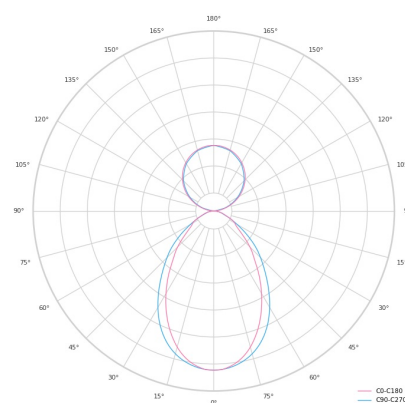

Light distribution