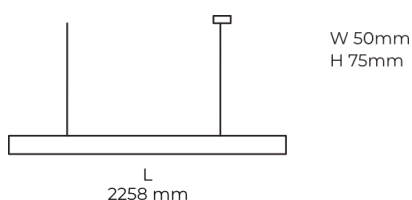

Technical datasheet

LINESUS2258-XL-830-2-WH-DI-

Product description

LINE Suspended is a pendant linear LED luminaire with high-quality LED source with 50,000 hours lifetime and PMMA diffuser. Available in 5 sizes (572-2820mm), color temperatures 3000K/4000K with CRI 80+/90+. Direct and indirect lighting options with DALI control available. Wide range of cable colors. Ideal for offices and commercial spaces. 5-year warranty.

LED 220-240 V 50-60Hz
 IP20

 CE
 CCT 3000 k
 CRI 80+

Product technical data

Mains voltage	220 - 240V AC, 50/60Hz
Connection method	Plug-in terminal
Dimming type	DALI
IP rating	20
Protection class	I
Ambient temperature	0 to +25 °C
Light source	LED
Colour temperature	3000k
Color rendering index	80
Rated luminous flux	6,925 lm
Connected load	75.89 W
Luminous efficacy	91.2 lm/W

Ripple	1 %
DALI address	1
Standby power	0.50 W
Inrush current	53 A
Optical system	Diffuser
Optical part material	PMMA
Housing material	Aluminium
Surface finish	Powder coated
Width	50.00 cm
Height	70.00 cm
Length	2,258.00 cm
Weight	5.50 kg
Service lifetime (L80 B10)	50 000 h
Warranty	5 years

Dimensions

Light distribution

Available cable colors