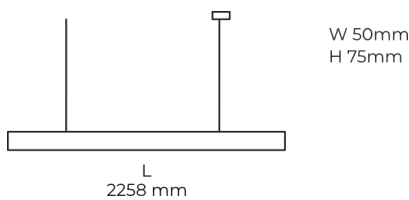

Technical datasheet

LINESUS2258-XL-830-2-WH-DI-

Product description

LINE Suspended is a pendant linear LED luminaire with high-quality LED source with 50,000 hours lifetime and PMMA diffuser. Available in 5 sizes (572-2820mm), color temperatures 3000K/4000K with CRI 80+/90+. Direct and indirect lighting options with DALI control available. Wide range of cable colors. Ideal for offices and commercial spaces. 5-year warranty.

LED 220-240 V IP20 CCT 3000 k CRI 80+

Product technical data

Mains voltage	220 - 240V AC, 50/60Hz
Connection method	Plug-in terminal
Dimming type	DALI
IP rating	20
Protection class	I
Ambient temperature	0 to +25 °C
Light source	LED
Colour temperature	3000k
Color rendering index	80
Rated luminous flux	6,925 lm
Connected load	75.89 W
Luminous efficacy	91.2 lm/W

Ripple	1 %
DALI address	1
Standby power	0.50 W
Inrush current	53 A
Optical system	Diffuser
Optical part material	PMMA
Housing material	Aluminium
Surface finish	Powder coated
Width	50.00 cm
Height	70.00 cm
Length	2,258.00 cm
Weight	5.50 kg
Service lifetime (L80 B10)	50 000 h
Warranty	5 years

Dimensions

Light distribution

Available cable colors