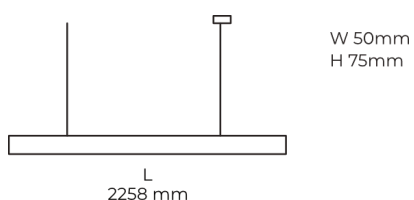

## Product description

LINE Suspended is a pendant linear LED luminaire with high-quality LED source with 50,000 hours lifetime and PMMA diffuser. Available in 5 sizes (572-2820mm), color temperatures 3000K/4000K with CRI 80+/90+. Direct and indirect lighting options with DALI control available. Wide range of cable colors. Ideal for offices and commercial spaces. 5-year warranty.

Ripple	1 %
DALI address	1
Standby power	0.50 W
Inrush current	53 A
Optical system	Diffuser
Optical part material	PMMA
Housing material	Aluminium
Surface finish	Powder coated
Width	50.00 cm
Height	70.00 cm
Length	2,258.00 cm
Weight	5.50 kg
Service lifetime (L80 B10)	50 000 h
Warranty	5 years

## Dimensions