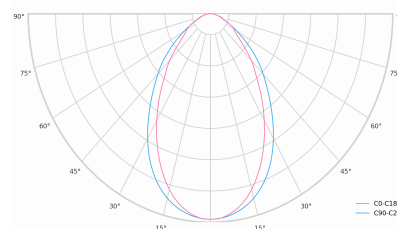

Light distribution