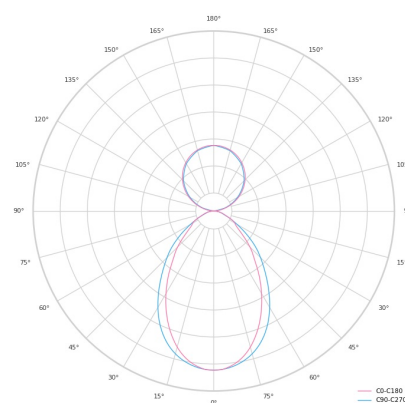

Technical datasheet

LINESUS2258-XL-830-1-WH-DI/IND-

Product description

LINE Suspended is a pendant linear LED luminaire with high-quality LED source with 50,000 hours lifetime and PMMA diffuser. Available in 5 sizes (572-2820mm), color temperatures 3000K/4000K with CRI 80+/90+. Direct and indirect lighting options with DALI control available. Wide range of cable colors. Ideal for offices and commercial spaces. 5-year warranty.

LED 220-240V 50-60Hz IP20   CCT 3000 k CRI 80+

Product technical data

Mains voltage	220 - 240V AC, 50/60Hz
Connection method	Plug-in terminal
Dimming type	Non-dimmable
IP rating	20
Protection class	I
Ambient temperature	0 to +25 °C
Light source	LED
Colour temperature	3000k
Color rendering index	80
Rated luminous flux	6,925 lm
Connected load	114.94 W
Luminous efficacy	100.8 lm/W

Ripple	2 %
Inrush current	35 A
Inrush time	162 μs
Optical system	Diffuser
Optical part material	PMMA
Housing material	Aluminium
Surface finish	Powder coated
Width	50,00 cm
Height	70,00 cm
Length	2,258.00 cm
Weight	5.50 kg
Service lifetime (L80 B10)	50 000 h
Warranty	5 years

Dimensions

Light distribution

Available cable colors